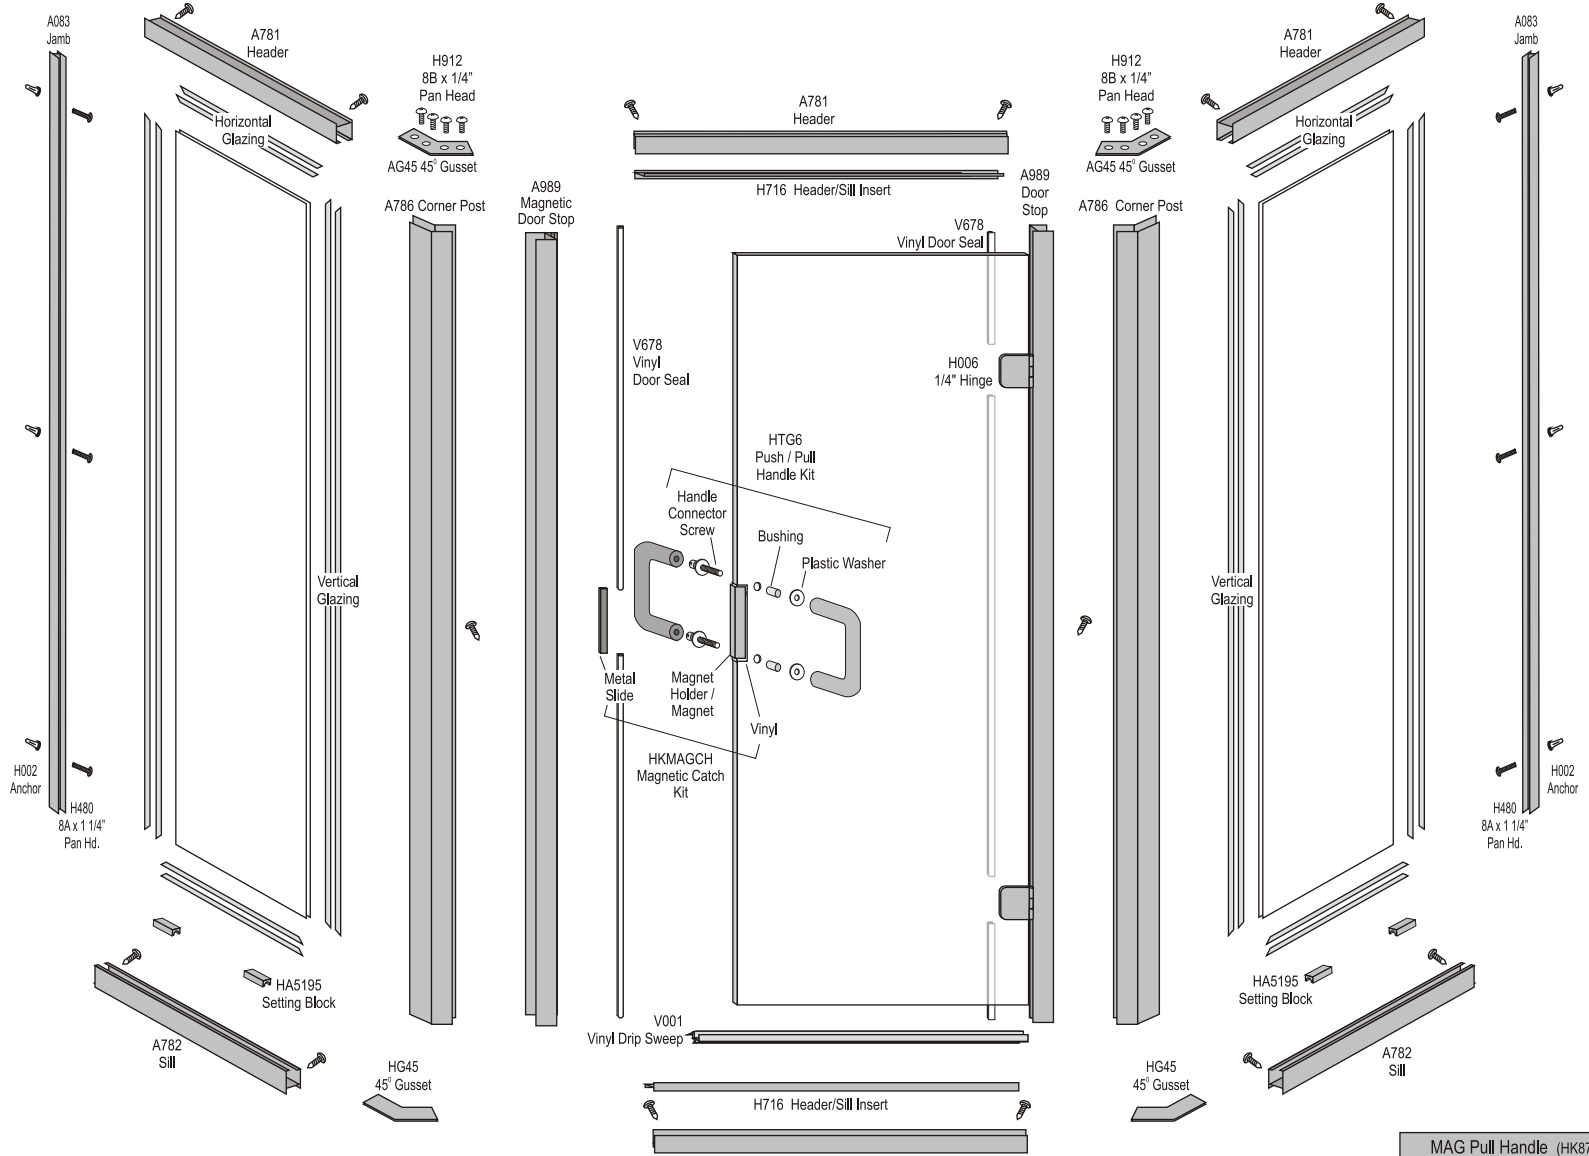

Series: Hyaline Series
 Configuration: Neo-Angle Swing Door

CUH
 Push/Pull Handle

6M6

MAG Pull Handle (HK87) -- *Optional*

HMAH Metal Slide	HC87 / HG92 Handle with Magnet	V428 / V208 Handle Vinyl
------------------	--------------------------------	--------------------------