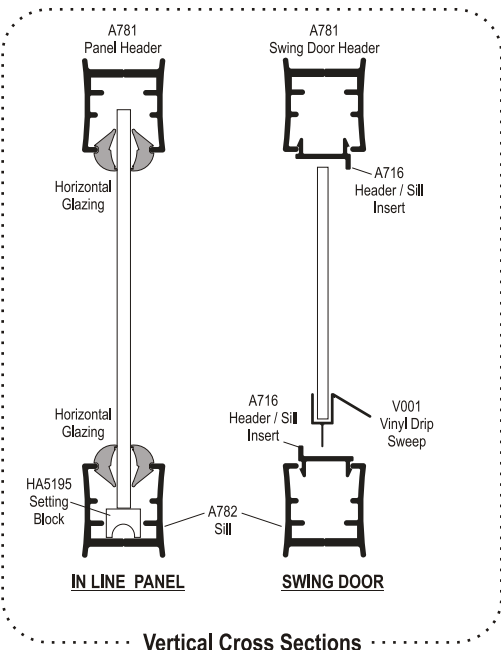

6N0

Series: Hyaline Series  
 Configuration: Swing Door / In-Line Panel

CUH Push/Pull Handle

Vertical Cross Sections

Horizontal Cross Section