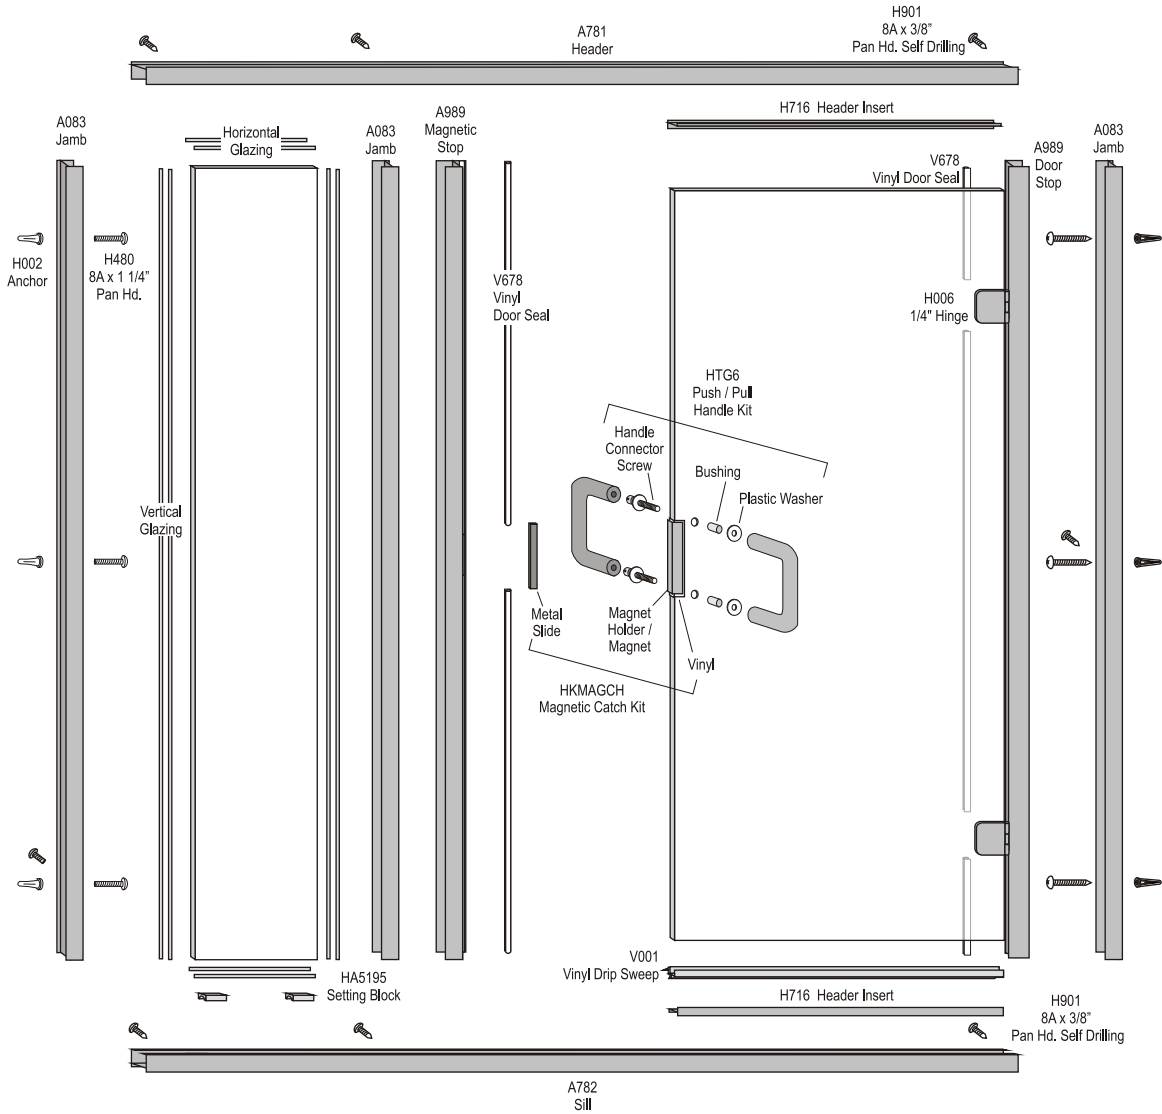

6N0

Series: Hyaline Series  
 Configuration: Swing Door / In-Line Panel

CUH Push/Pull Handle

Vertical Cross Sections

Horizontal Cross Section