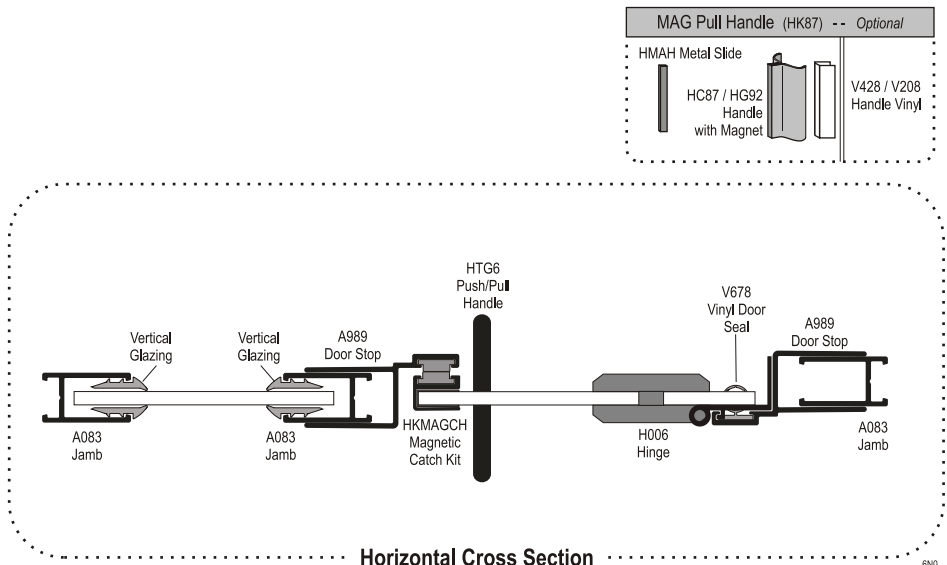

6N0

Series: Hyaline Series  
 Configuration: Swing Door / In-Line Panel

CUH Push/Pull Handle

Vertical Cross Sections

Horizontal Cross Section