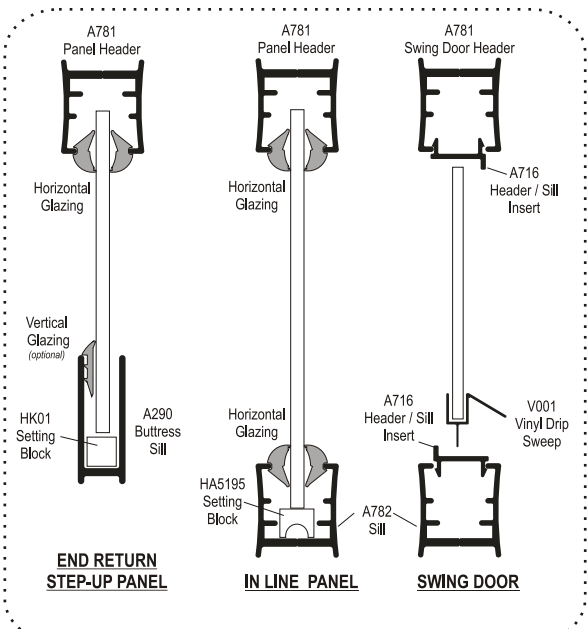

6N2

Series: Hyaline Series
Configuration: Swing Door / In-Line Panel / End Return Step-Up Panel

CUH Push/Pull Handle

MAG Pull Handle (HK87) -- Optional

- HMAH Metal Slide
- HC87 / HG92 Handle with Magnet
- V428 / V208 Handle Vinyl

Vertical Cross Sections

Horizontal Cross Section