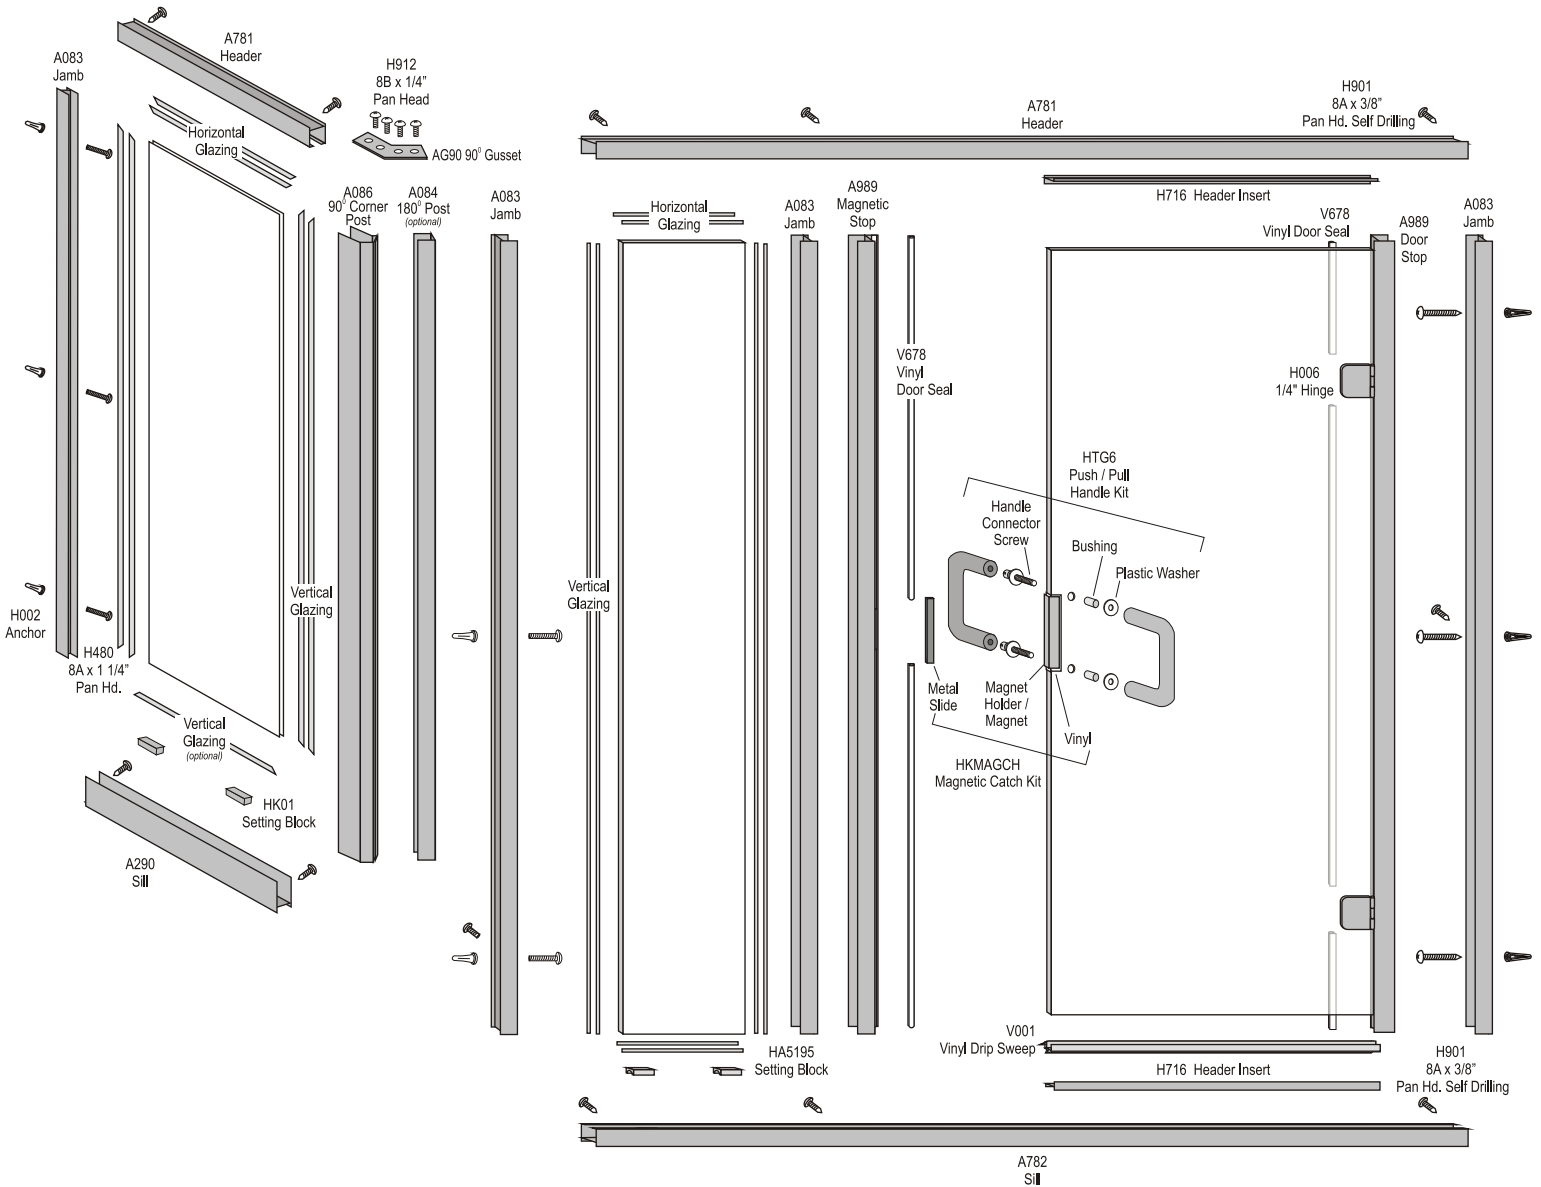

6N2

Series: Hyaline Series
Configuration: Swing Door / In-Line Panel / End Return Step-Up Panel

CUH Push/Pull Handle

MAG Pull Handle (HK87) -- Optional

- HMAH Metal Slide
- HC87 / HG92 Handle with Magnet
- V428 / V208 Handle Vinyl

Vertical Cross Sections

Horizontal Cross Section