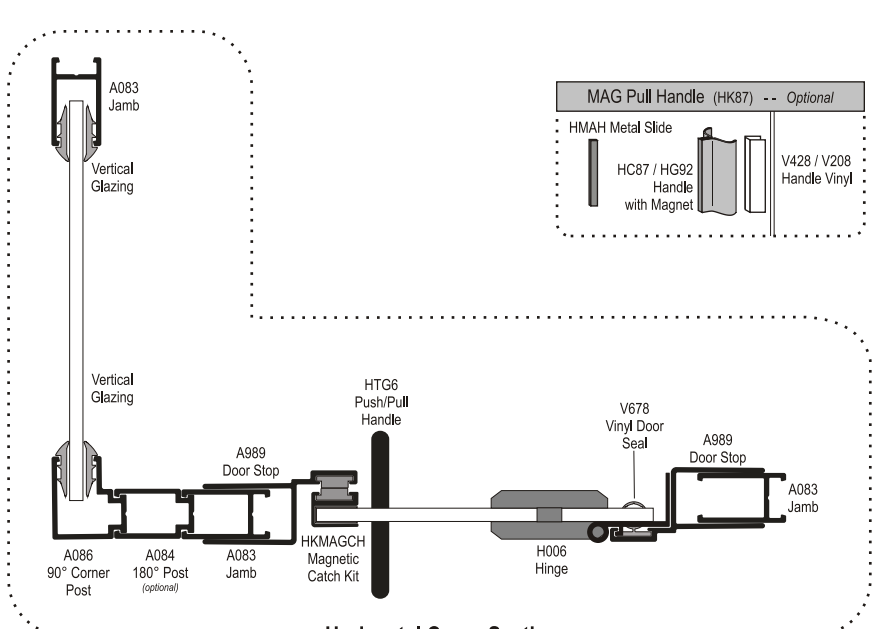

6N2

Series: Hyaline Series
Configuration: Swing Door / In-Line Panel / End Return Step-Up Panel

CUH Push/Pull Handle

MAG Pull Handle (HK87) -- Optional

- HMAH Metal Slide
- HC87 / HG92 Handle with Magnet
- V428 / V208 Handle Vinyl

Vertical Cross Sections

Horizontal Cross Section