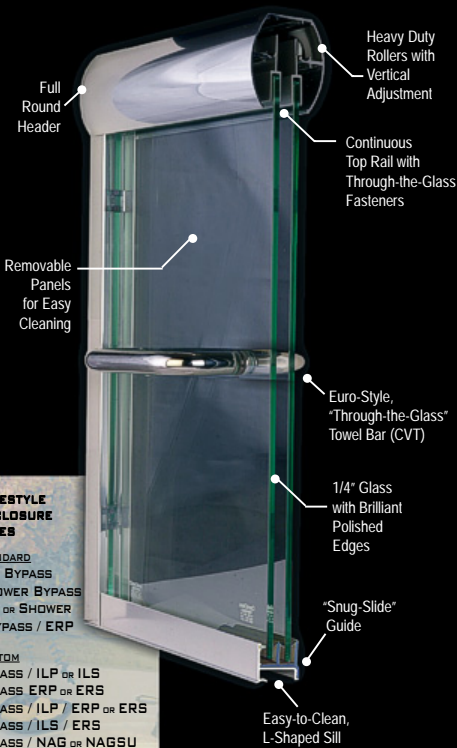

■ FREESTYLE SERIES - 1/4"

Full Round Header

Heavy Duty Rollers with Vertical Adjustment

Continuous Top Rail with Through-the-Glass Fasteners

Removable Panels for Easy Cleaning

Euro-Style, "Through-the-Glass" Towel Bar (CVT)

1/4" Glass with Brilliant Polished Edges

"Snug-Slide" Guide

Easy-to-Clean, L-Shaped Sill

FREESTYLE ENCLOSURE TYPES

- STANDARD**
 TUB BYPASS
 SHOWER BYPASS
 TUB OR SHOWER BYPASS / ERP

- CUSTOM**
 BYPASS / ILP OR ILS
 BYPASS ERP OR ERS
 BYPASS / ILP / ERP OR ERS
 BYPASS / ILS / ERS
 BYPASS / NAG OR NAGSU
 BYPASS / ILP / ERP OR ERS
 . . . AND MORE