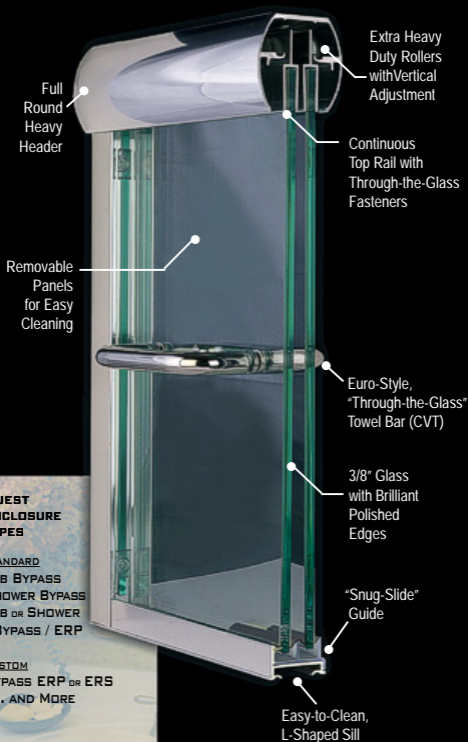

QUEST SERIES - 3/8"

QUEST ENCLOSURE TYPES

STANDARD
TUB BYPASS
SHOWER BYPASS
TUB OR SHOWER BYPASS / ERP

CUSTOM
BYPASS ERP OR ERS
... AND MORE