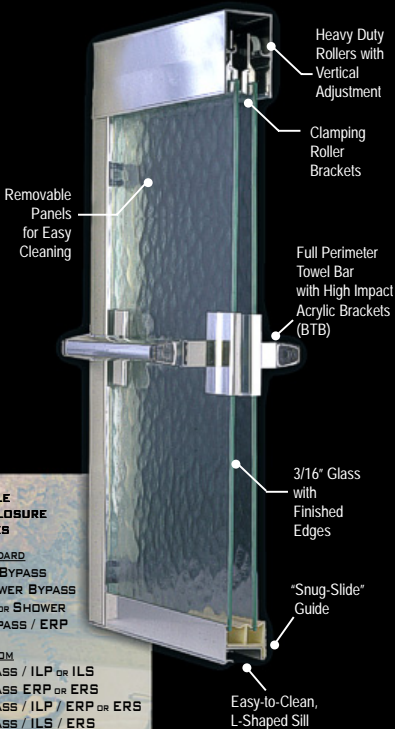

STYLE SERIES - 3/16"

STYLE ENCLOSURE TYPES

STANDARD

TUB BYPASS
SHOWER BYPASS
TUB OR SHOWER BYPASS / ERP

CUSTOM

BYPASS / ILP OR ILS
BYPASS ERP OR ERS
BYPASS / ILP / ERP OR ERS
BYPASS / ILS / ERS
BYPASS / NAG OR NAGSU
BYPASS / ILP / ERP OR ERS
... AND MORE