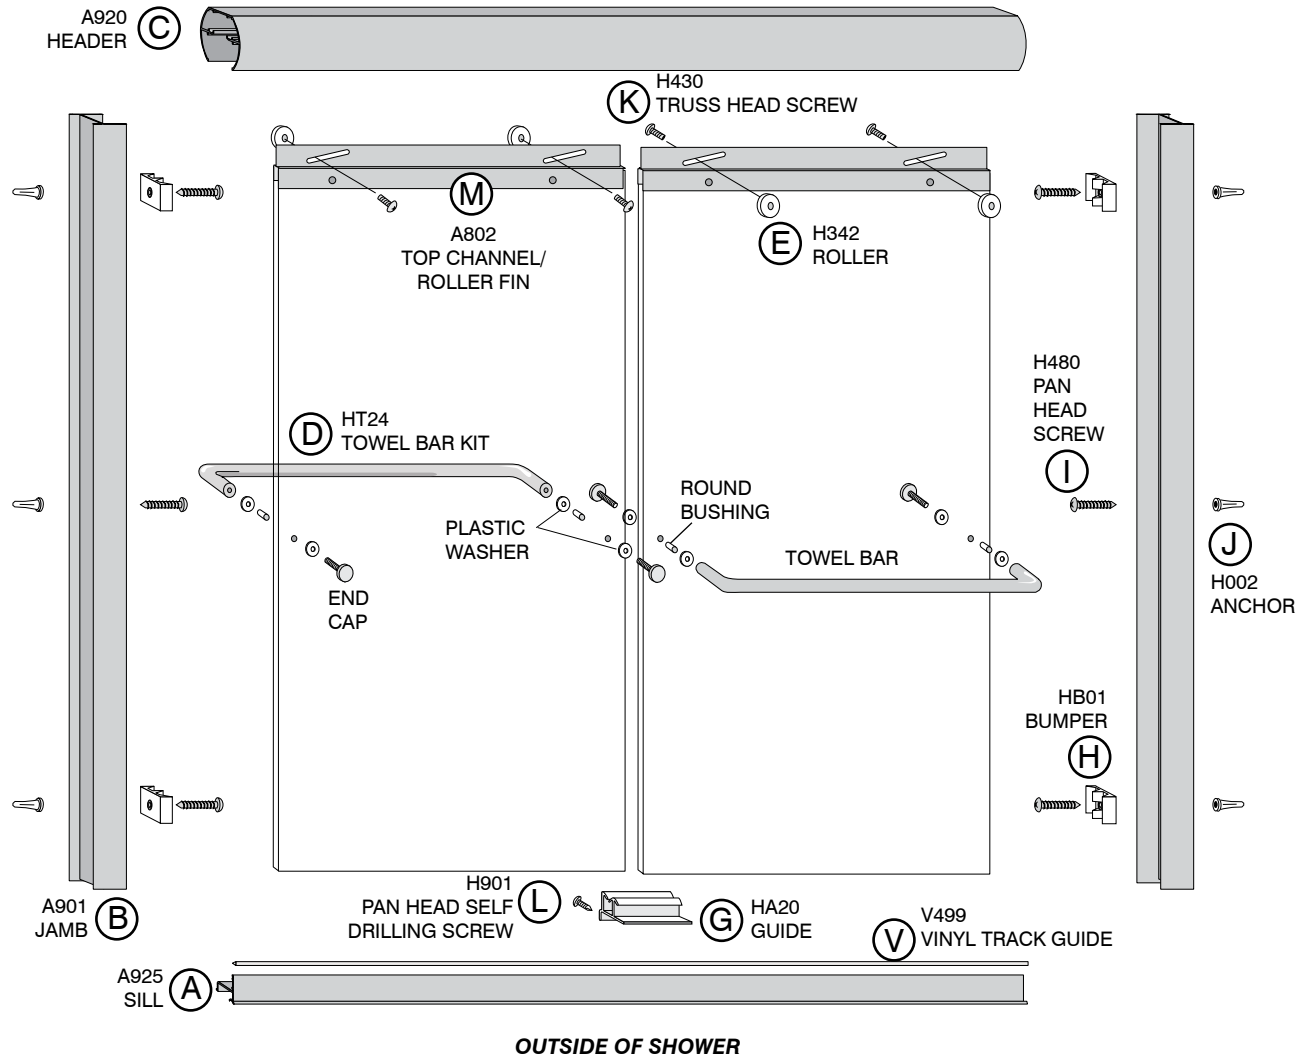

Freestyle Series • 1/4" Frameless Bypass

- LSL Sill
- CVT Towel Bars

FRAME PACKAGE

KEY	DESCRIPTION	PART	QTY
A	SILL	A925	1
B	JAMB	A901	2
C	HEADER	A920	1
V	VINYL TRACK GUIDE	V499	1

HARDWARE BAG

D	TOWEL BAR KIT	HT24	
	TOWEL BAR	HT24	2
	ROUND BUSHING		4
	PLASTIC WASHER		8
	HANDLE / END CAP		4
E	ROLLER	H342	4
K	8-32 X 3/8 TRUSS HEAD SCREW	H430	4
G	GUIDE	HA20	1
L	8A X 3/8 PAN HEAD SELF DRILLING SCREW	H901	1
H	BUMPER	HB01	4
I	8A X 1 1/4 PAN HEAD SCREW	H480	6
J	ANCHOR	H002	6
M	TOP CHANNEL/ROLLER FIN (II)	A802	2
N	PLASTIC POST (II)	H906	4
O	10-32 X 3/8 PAN HEAD SCREW (II)	H905	4