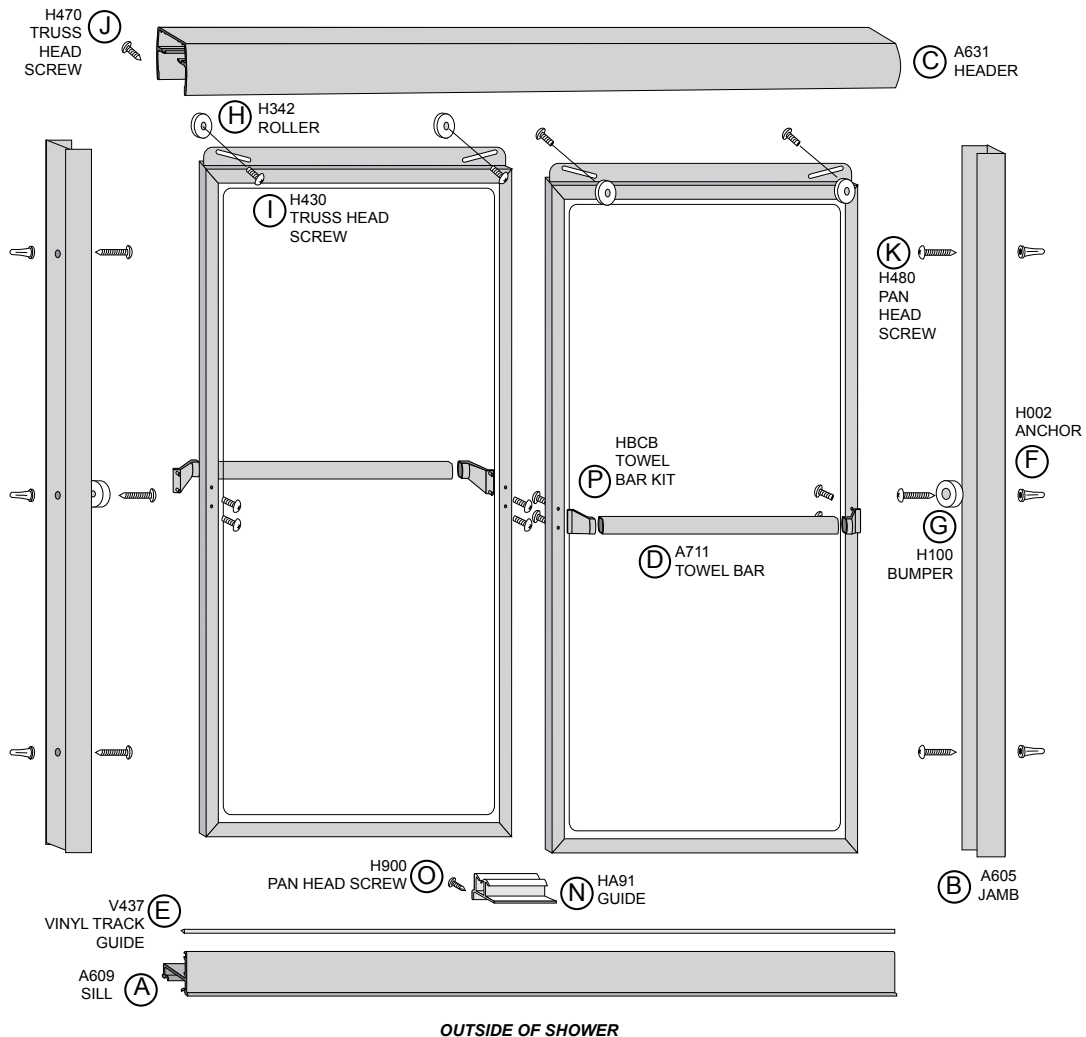

Provincial Classic • Bypass Enclosure

- LSL Sill
- CTB Towel Bars

FRAME PACKAGE

KEY	DESCRIPTION	PART	QTY
A	SILL	A609	1
B	JAMB	A605	2
C	HEADER	A631	1
E	VINYL TRACK GUIDE	V437	1
D	TOWEL BAR	A711	2

HARDWARE BAG

F	ANCHOR	H002	6
G	BUMPER	H100	2
H	ROLLER	H342	4
I	8-32 X 3/8 TRUSS HEAD SCREW	H430	4
J	8A X 3/8 TRUSS HEAD SCREW	H470	2
K	8A X 1 1/4 PAN HEAD SCREW	H480	6
N	GUIDE	HA91	1
O	8A X 3/8 PAN HEAD SELF-DRILLING SCREW	H900	1
P	TOWEL BAR KIT	HBCB	1
	TOWEL BAR BRACKET	H920	4
	8-32 X 3/8 TRUSS HEAD SCREW	H430	8