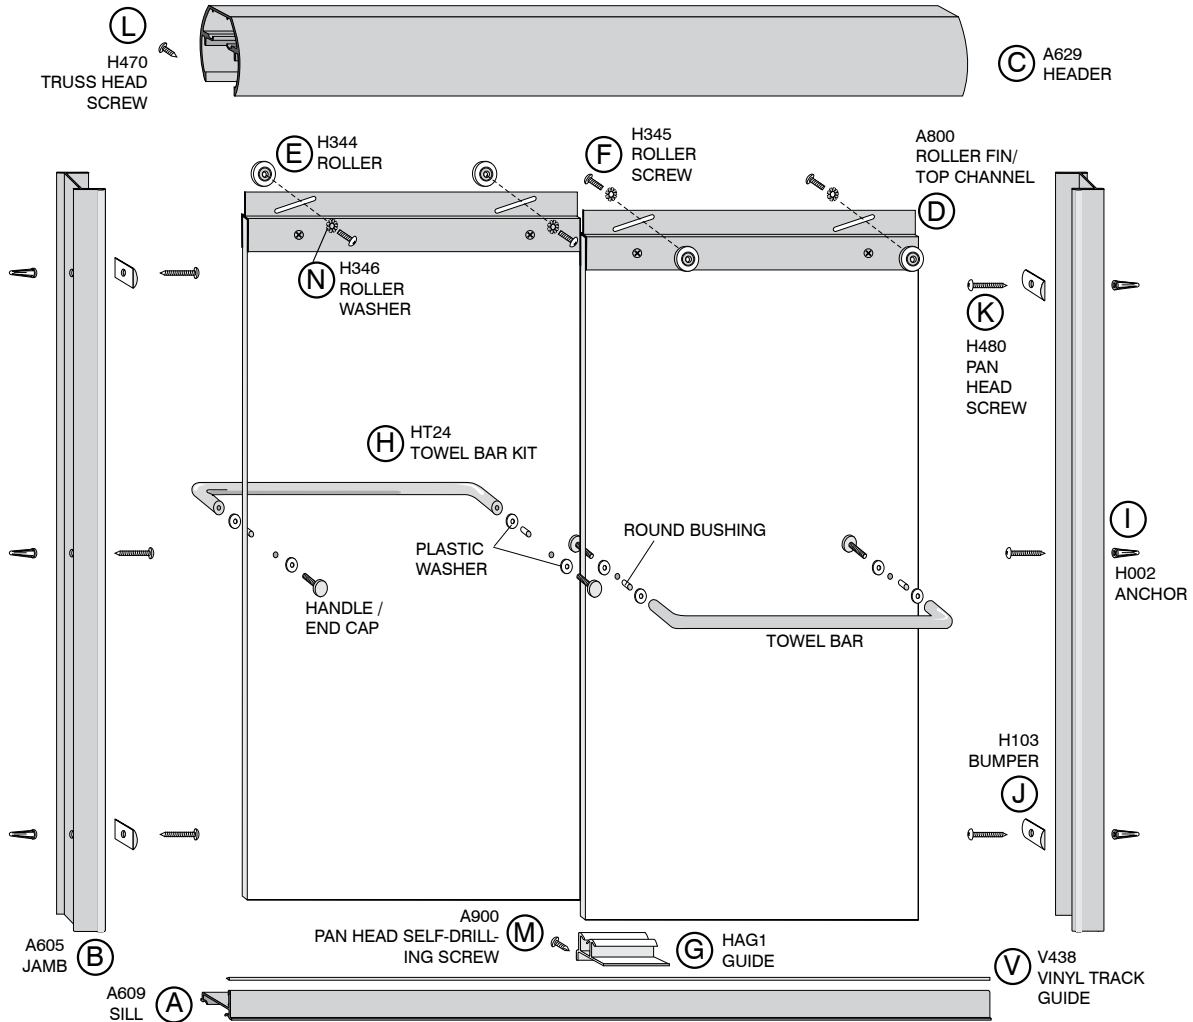

Quest Series • 3/8" Frameless Bypass

- LSL Sill
- CVT Towel Bars

OUTSIDE OF SHOWER

FRAME PACKAGE

KEY	DESCRIPTION	PART	QTY
A	SILL	A609	1
B	JAMB	A605	2
C	HEADER	A629	1
D	ROLLER FIN / TOP CHANNEL	A800	2
V	VINYL TRACK GUIDE	V438	1

HARDWARE BAG

KEY	DESCRIPTION	PART	QTY
G	GUIDE	HAG1	1
M	8A X 3/8 PAN HEAD SELF-DRILLING SCREW	H900	1
I	ANCHOR	H002	6
K	8A X 1 1/4 PAN HEAD SCREW	H480	6
J	BUMPER	H103	4
L	8A X 3/8 TRUSS HEAD SCREW	H470	2
E	ROLLER	H344	4
F	ROLLER SCREW	H345	4
N	ROLLER WASHER	H346	4
H	TOWEL BAR KIT	HT24	2
	TOWEL BAR		2
	ROUND BUSHING		4
	PLASTIC WASHER		8
	HANDLE / END CAP		4