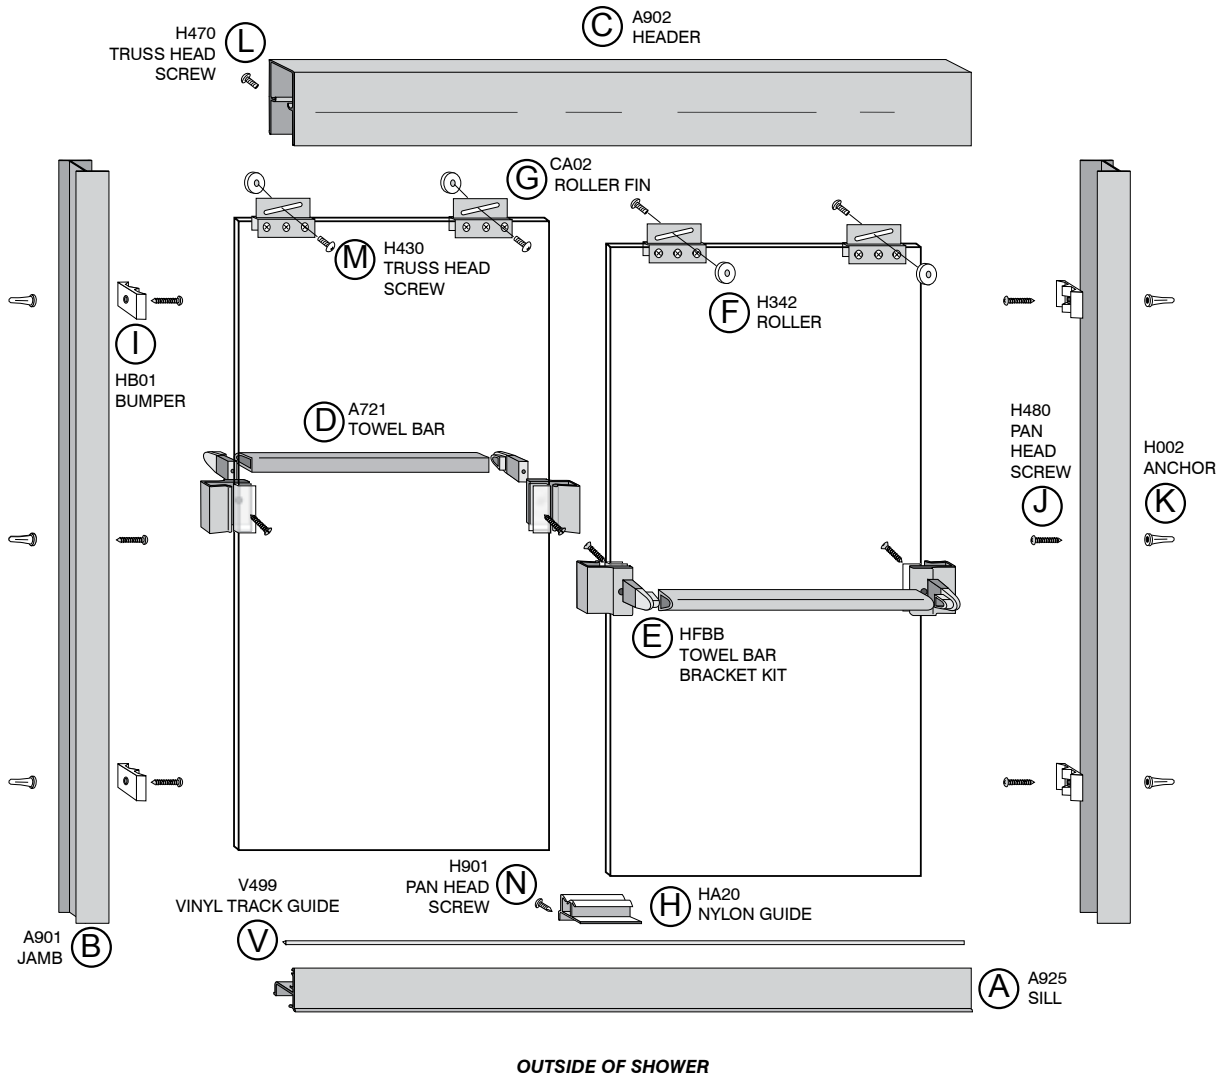

Style Series • 3/16" Frameless Bypass

- LSL Sill
- BTB Towel Bars

FRAME PACKAGE

KEY	DESCRIPTION	PART	QTY
A	SILL	A925	1
B	JAMB	A901	2
C	HEADER	A902	1
D	TOWEL BAR	A721	2
V	VINYL TRACK GUIDE	V499	1

HARDWARE BAG

E	TOWEL BAR BRACKET KIT	HFBB	1
	8A X 1 FLAT HEAD SCREW	HA44	4
	TOWEL BAR BRACKET	HBCL	4
	TOWEL BAR BRACKET SLEEVE	HASL	4
	BRACKET VINYL	V428/V208	4
	TOWEL BAR DOOR BRACKET	HTBB	4
F	ROLLER	H342	4
M	8-32 X 3/8 TRUSS HEAD SCREW	H430	4
G	ROLLER FIN (I)	CA02	4
H	GUIDE	HA20	1
I	BUMPER	HB01	4
J	8A X 1 1/4 PAN HEAD SCREW	H480	6
K	ANCHOR	H002	6
L	8A X 3/8 TRUSS HEAD SCREW	H470	2
N	8A X 3/8 PAN HEAD SCREW	H901	1