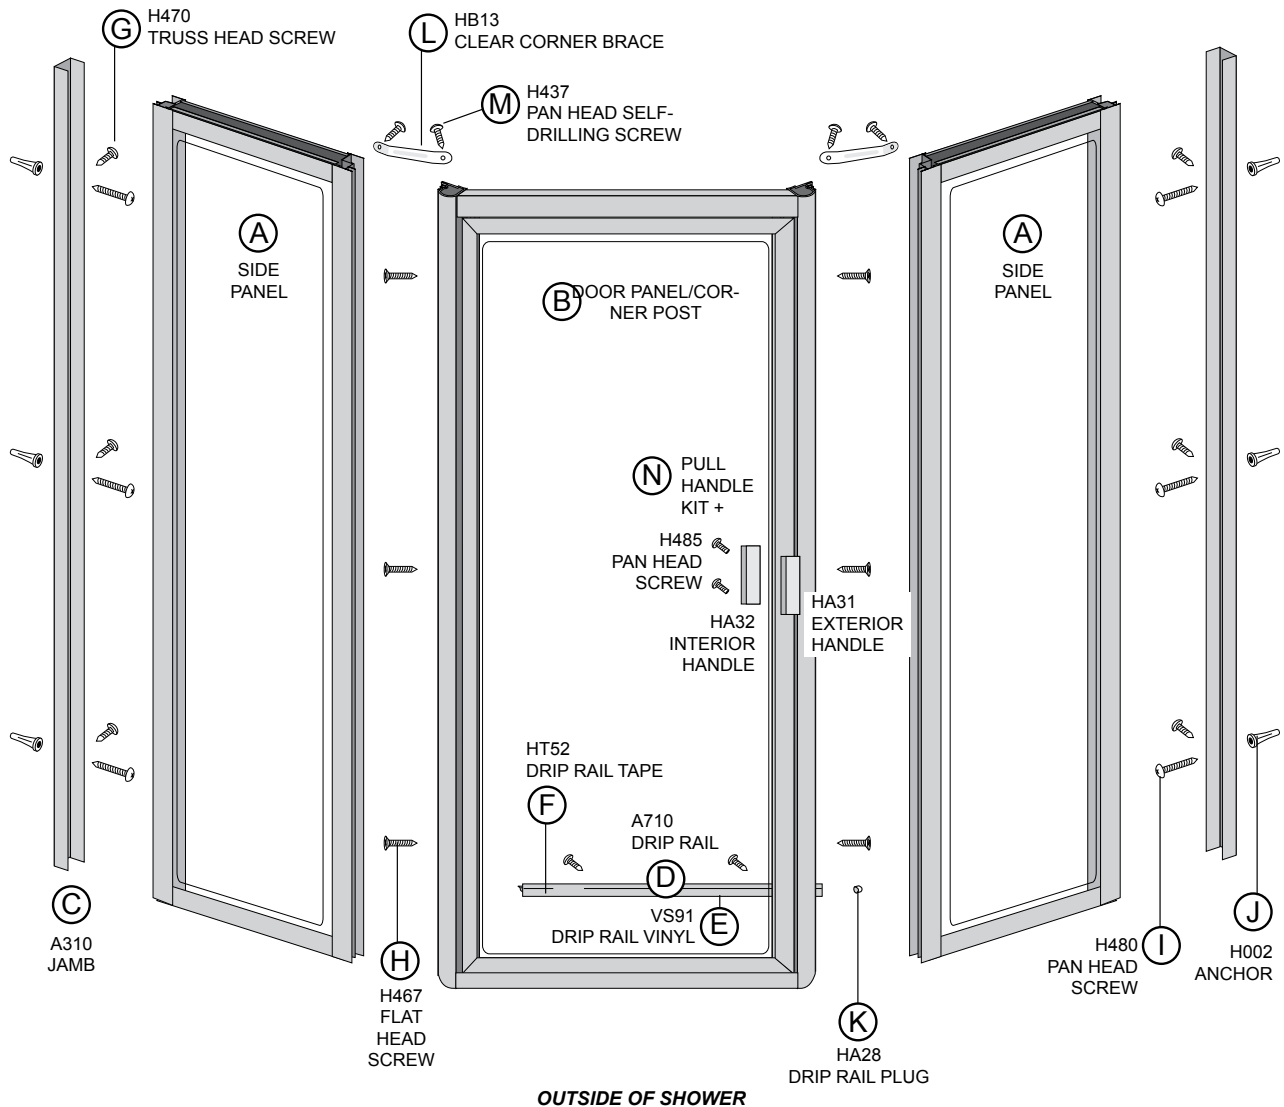

6000 Series • Neo Angle Swing Door Shower Enclosure

+ May be Pre-Installed

FRAME PACKAGE

KEY	DESCRIPTION	PART	QTY
A	SIDE PANEL		2
B	DOOR PANEL / CORNER POST		1
C	JAMB	A310	2
D	DRIP RAIL	A710	1
E	DRIP RAIL SWEEP	VS91	1
F	DRIP RAIL TAPE (I)	HT52	1

HARDWARE BAG

G	8A X 3/8 TRUSS HEAD SCREW	H470	6
H	8A X 3/4 FLAT HEAD SCREW	H467	6
I	8A X 1 1/4 PAN HEAD SCREW	H480	6
J	ANCHOR	H002	6
K	DRIP RAIL PLUG	HA28	1
L	CLEAR CORNER BRACE *	HB13	2
M	8A X 5/8 PAN HEAD SELF-DRILLING SCREW *	H437	4
N	PULL HANDLE KIT +	HSAD	1
	EXTERIOR PULL HANDLE	HA31	1
	INTERIOR PULL HANDLE	HA32	1
	6-32 X 1 1/4 PAN HEAD SCREW	H485	2