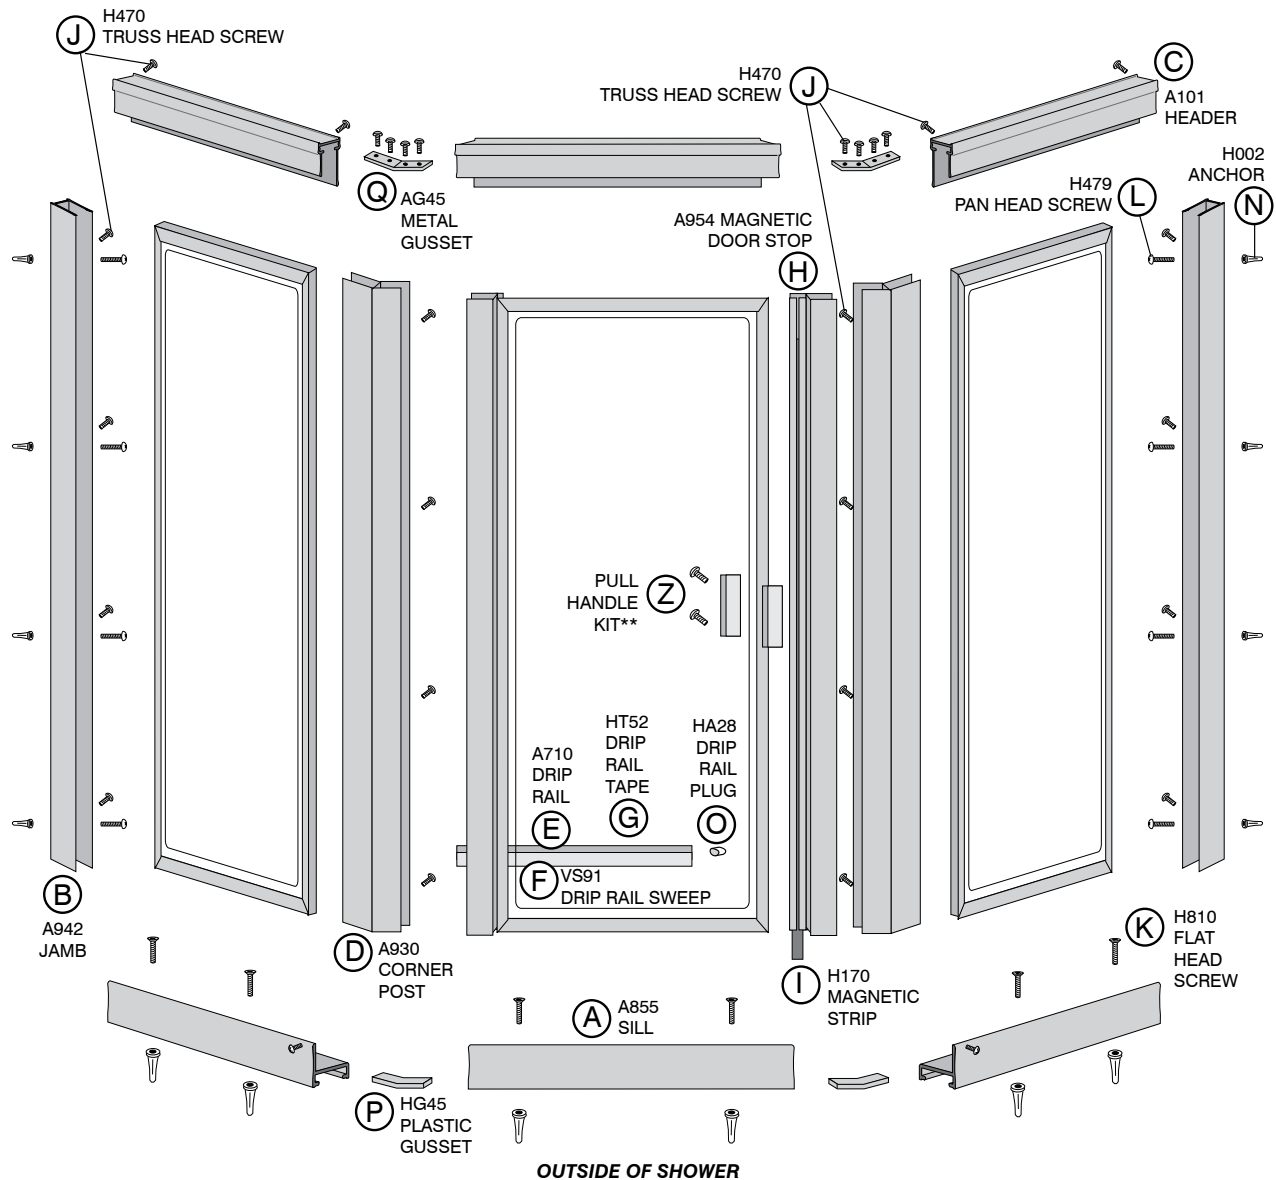

# 6000 Series • Neo-Angle Swing Door Enclosure

\*\* May be Pre-Installed

## FRAME PACKAGE

KEY	DESCRIPTION	PART	QTY
A	SILL	A855	3
B	JAMB	A942	2
C	HEADER	A101	3
D	CORNER POST	A930	2
E	DRIP RAIL	A710	1
F**	DRIP RAIL SWEEP **	VS91	1
G*	DRIP RAIL TAPE *	HT52	1
H	MAGNETIC DOOR STOP	A954	1
I	MAGNETIC STRIP	H170	1

## HARDWARE BAG

J	8A X 3/8 TRUSS HEAD SCREW	H470	47
K	8A X 1 1/4 FLAT HEAD SCREW	H810	6
L	8A X 1 PAN HEAD SCREW	H479	8
N	ANCHOR	H002	14
O	DRIP RAIL PLUG	HA28	1
P	PLASTIC GUSSET	HG45	2
Q	METAL GUSSET	AG45	2
Z**	PULL HANDLE KIT **	HSAD	1
	EXTERIOR PULL HANDLE	HA32	1
	INTERIOR PULL HANDLE	HA31	1
	6-32 X 1 1/4 PAN HEAD SCREW	H485	2