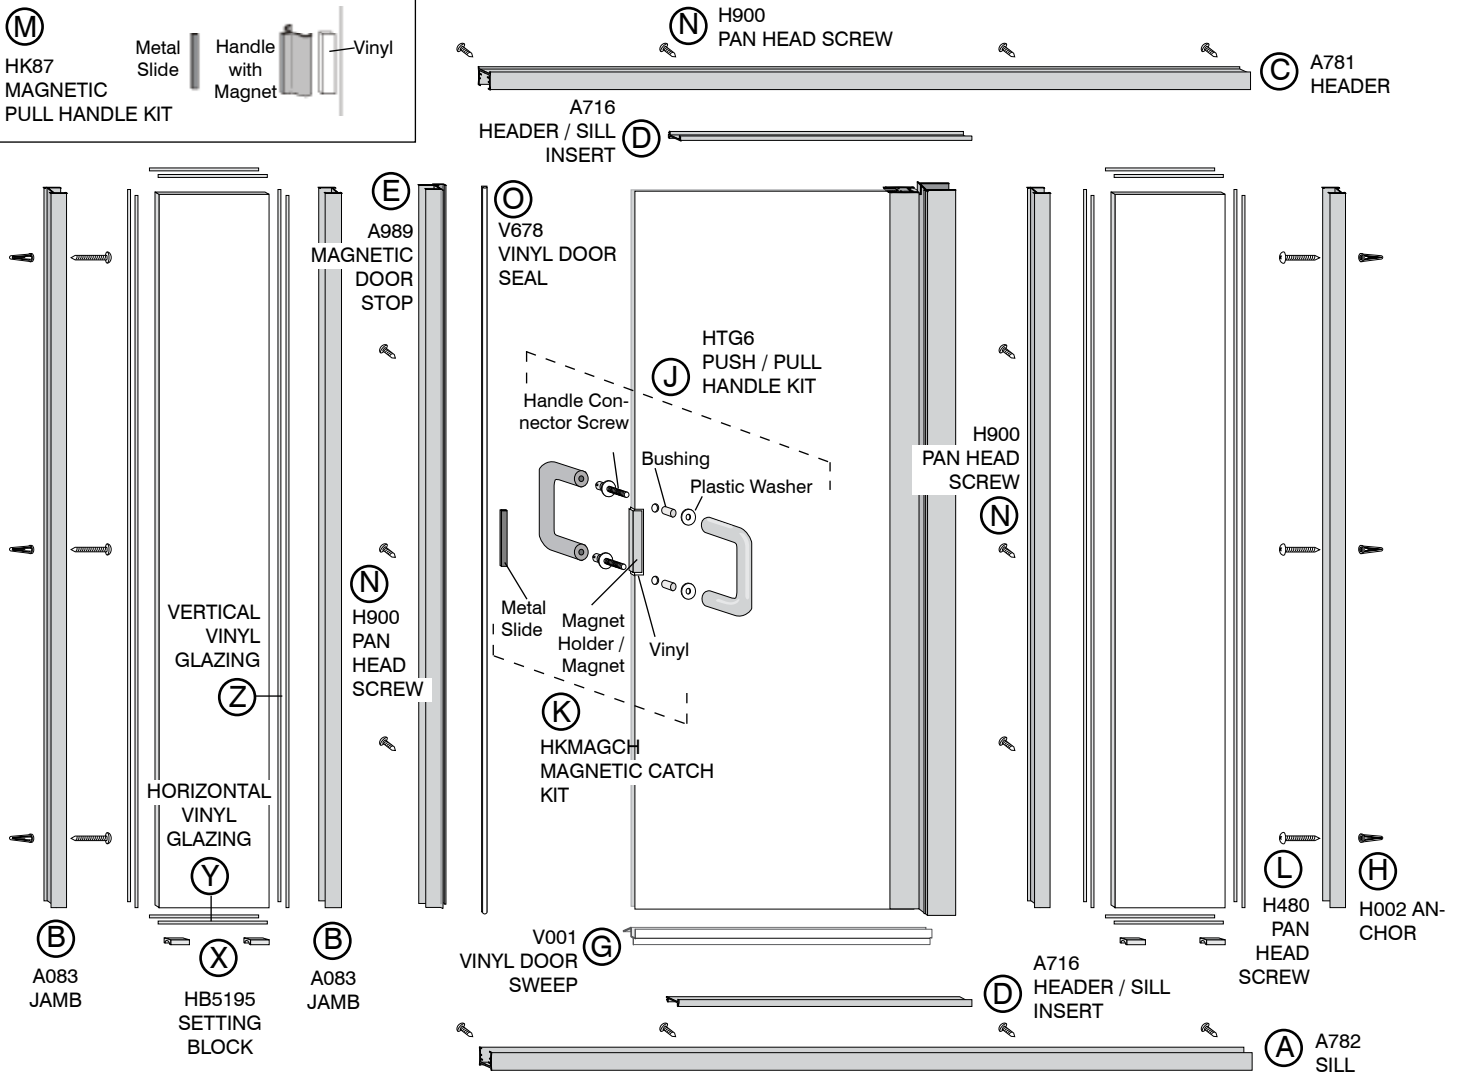

# Freestyle/Style Series • Swing Door with Double In-Line Panels

## Style Series Option

OUTSIDE OF SHOWER

## FRAME PACKAGE PARTS

KEY	DESCRIPTION	PART	FREESTYLE	STYLE
A	SILL (WITH WEEP HOLES)	A782	1	1
B	JAMB	A083	4	4
C	HEADER	A781	1	1
D	HEADER / SILL INSERT	A716	2	2
E	MAGNETIC DOOR STOP	A989	1	1
F	VINYL DOOR SEAL	V678	1	1
G	VINYL DOOR SWEEP	V001	1	1
Y	HORIZONTAL VINYL GLAZING	VK188H / VK250H	8	8
Z	VERTICAL VINYL GLAZING	VK188V / VK250V	8	8
J	PUSH / PULL HANDLE KIT	HTG6	1	
K	MAGNETIC CATCH KIT	HKMAGCH	1	
M	MAGNETIC HANDLE KIT	HK87		1

## HARDWARE PARTS

L	8A X 1 1/4 PAN HEAD SCREW	H480	6	6
N	8A X 3/8 PAN HEAD S.DRILLING SCREW	H900	9	9
H	ANCHORS	H002	6	6
X	SETTING BLOCK	HB5195	2	2
M	PULL HANDLE KIT +	HSAD		
	6-32 X 1 1/4 PAN HEAD SCREW	H485	2	
	EXTERIOR PULL HANDLE	HA31	1	
	INTERIOR PULL HANDLE	HA32	1	
X	SETTING BLOCK	HB5195	4	