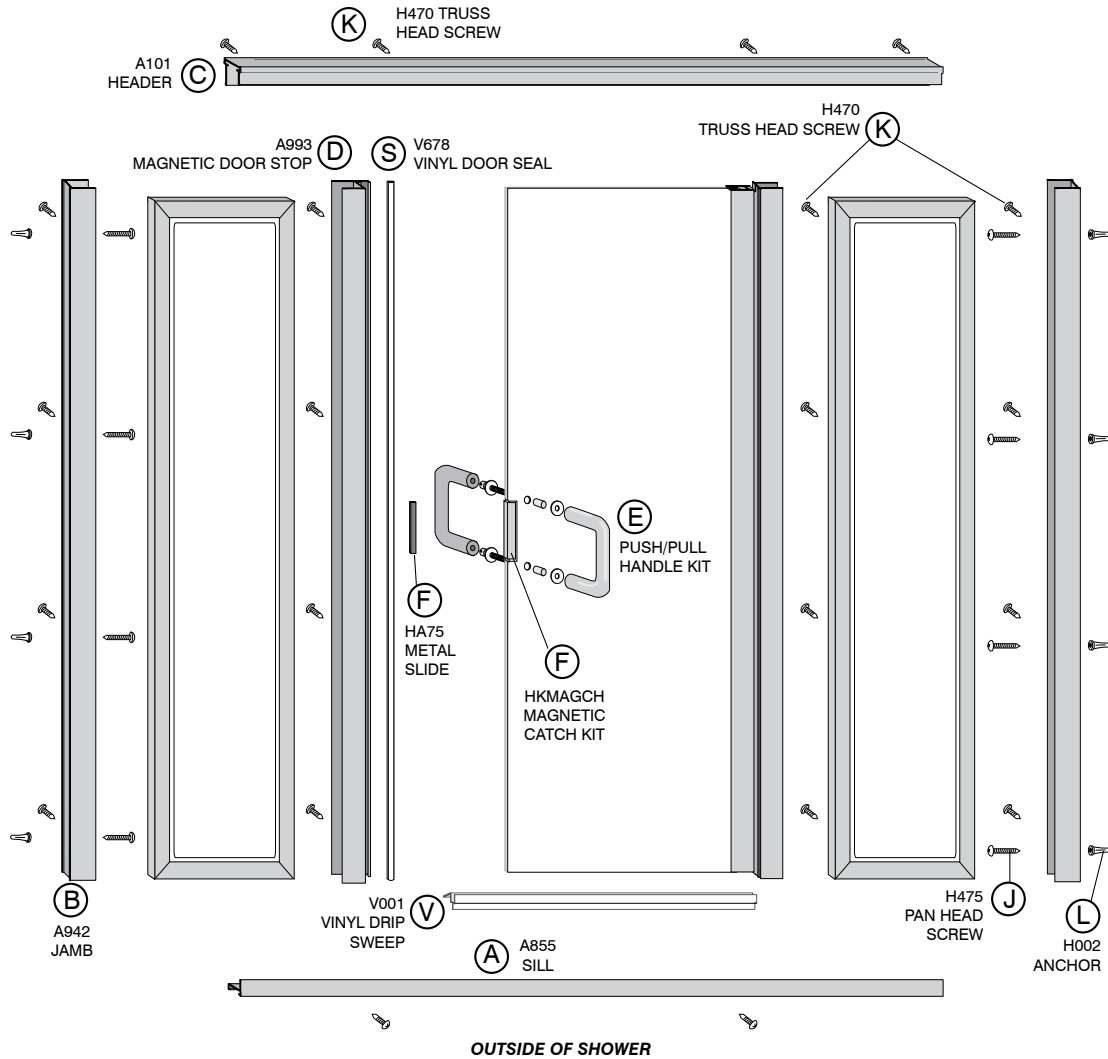

Regal Series • Frameless Swing Door with DPNL

FRAME PACKAGE

KEY	DESCRIPTION	PART	QTY
A	SILL	A855	1
B	JAMB	A942	2
C	HEADER	A101	1
D	MAGNETIC DOOR STOP	A993	1
S	VINYL DOOR SEAL	V678	1
V	VINYL DRIP RAIL SWEEP	V001	1

HARDWARE BAG

J	8A X 1 PAN HEAD SCREW	H475	8
K	8A X 3/8 TRUSS HEAD SCREW	H470	24
L	ANCHORS	H002	8
E	PUSH/PULL HANDLE KIT	HSAD	1
	PLASTIC WASHER		4
	BUSHING		2
	EXTERIOR PULL HANDLE		1
	INTERIOR PULL HANDLE		1
	HANDLE CONNECTOR SCREW		2
F	MAGNETIC CATCH KIT	HKMAGCH	1
	MAGNET HOLDER WITH MAGNET	HMAH / HG92	1
	METAL SLIDE	HA75	1
	HANDLE VINYL	V208	1