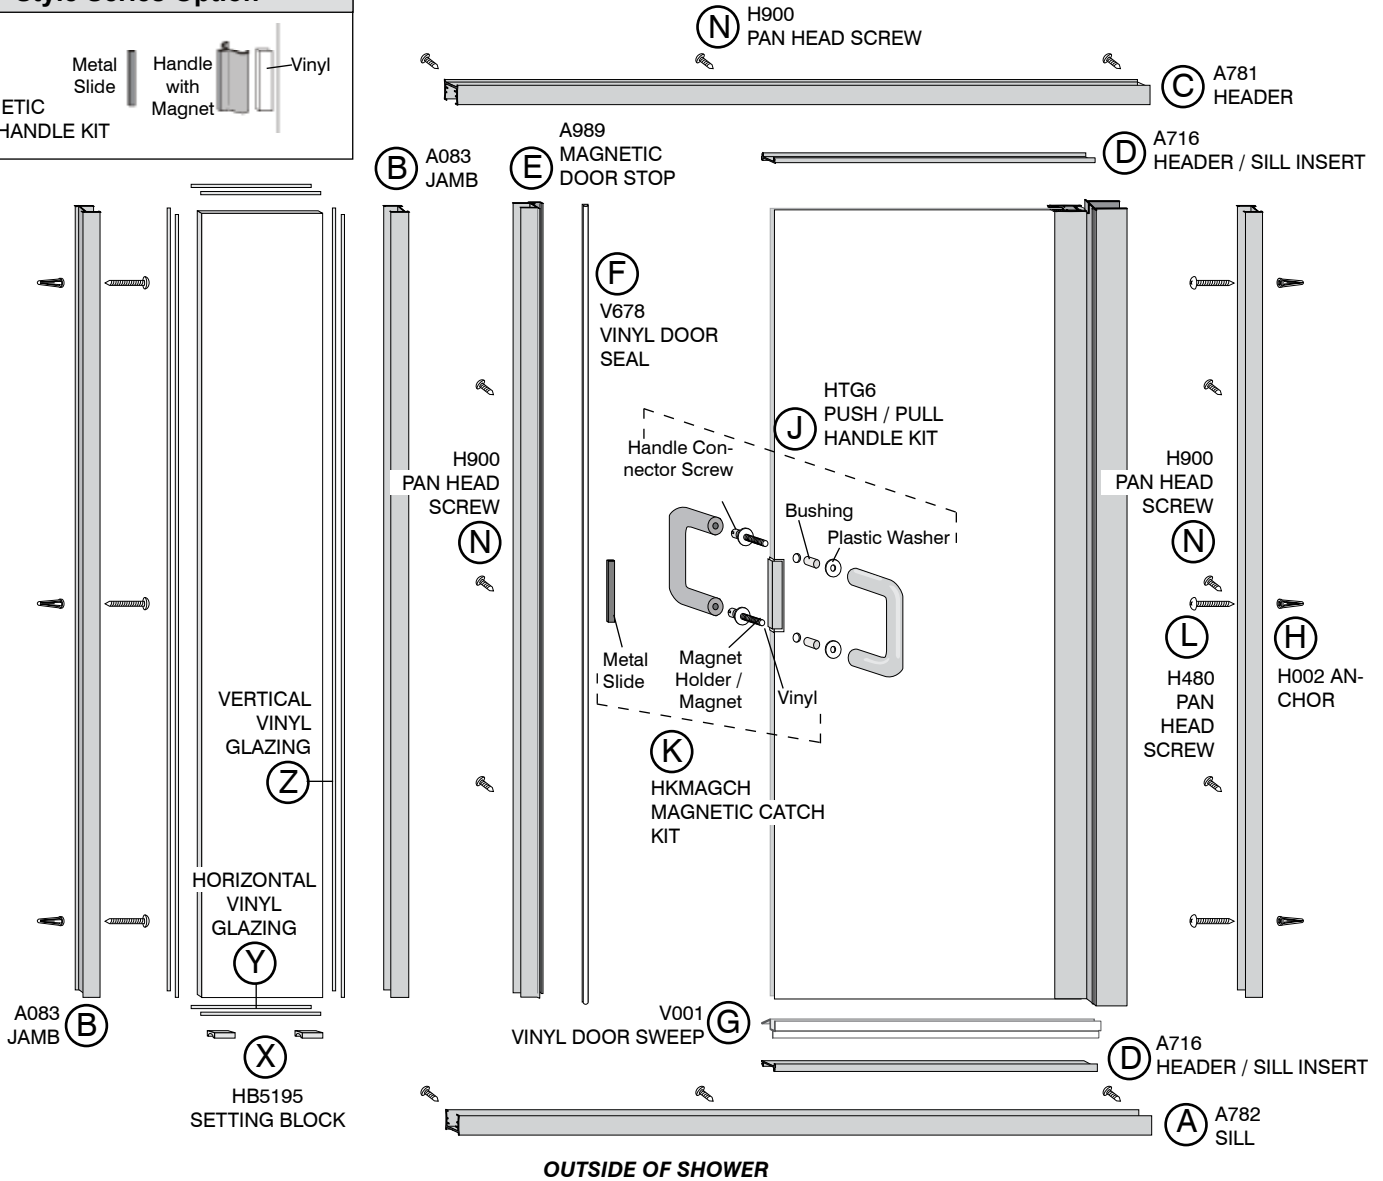

# Freestyle/Style Series • Swing Door with In-Line Panel

**Style Series Option**

(M) HK87 MAGNETIC PULL HANDLE KIT

Metal Slide | Handle with Magnet | Vinyl

## FRAME PACKAGE PARTS

KEY	DESCRIPTION	PART	FREESTYLE	STYLE
A	SILL (WITH WEEP HOLES)	A782	1	1
B	JAMB	A083	3	3
C	HEADER	A781	1	1
D	HEADER / SILL INSERT	A716	2	2
E	MAGNETIC DOOR STOP	A989	1	1
F	VINYL DOOR SEAL	V678	1	1
G	VINYL DOOR SWEEP	V001	1	1
Y	HORIZONTAL VINYL GLAZING	VK188H / VK250H	4	4
Z	VERTICAL VINYL GLAZING	VK188V / VK250V	4	4
J	PUSH / PULL HANDLE KIT	HTG6	1	
K	MAGNETIC CATCH KIT	HKMAGCH	1	
M	MAGNETIC HANDLE KIT	HK87		1

## HARDWARE PARTS

L	8A X 1 1/4 PAN HEAD SCREW	H480	6	6
N	8A X 3/8 PAN HEAD S.DRILLING SCREW	H900	12	12
H	ANCHORS	H002	8	8
X	SETTING BLOCK	HB5195	2	2