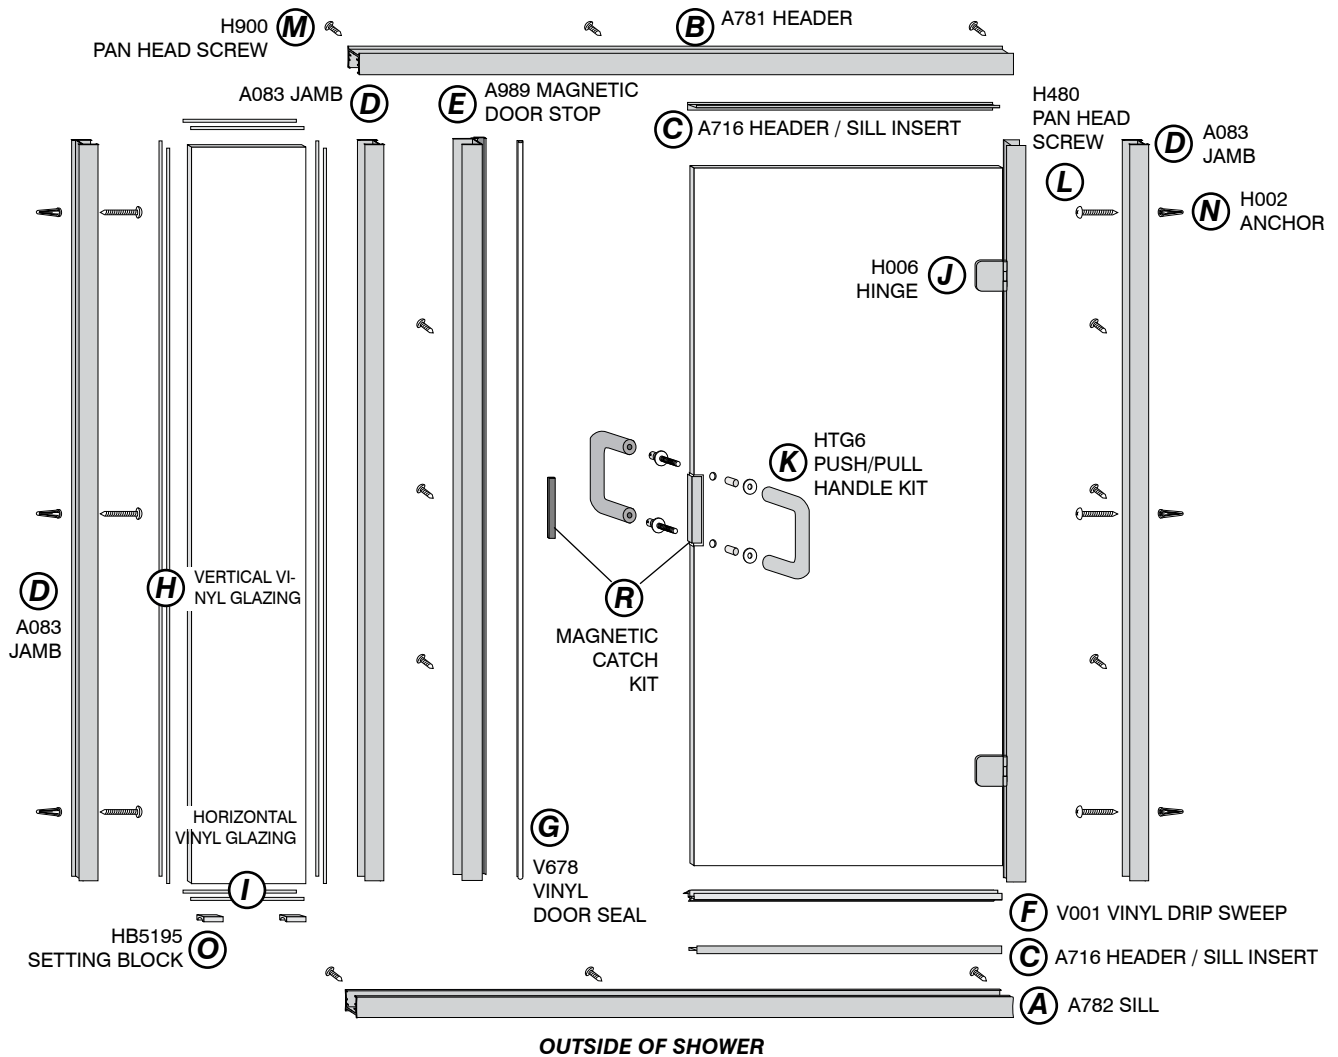

Hyaline Series • Swing Door with In-Line Panel

FRAME PACKAGE PARTS

KEY	DESCRIPTION	PART	QTY
A	SILL (WITH WEEP HOLES)	A782	1
B	HEADER	A781	1
C	HEADER / SILL INSERT	A716	2
D	JAMB	A083	3
E	MAGNETIC DOOR STOP	A989	1
F	VINYL DRIP SWEEP	V001	1
G	VINYL DOOR SEAL	V678	1
H	VERTICAL GLAZING	VK250V	4
I	HORIZONTAL GLAZING	VK250H	4

HARDWARE PARTS

J	HINGE	H006	2
K	PUSH/PULL HANDLE KIT	HTG6	1
	PLASTIC WASHER		4
	EXTERIOR PULL HANDLE		1
	INTERIOR PULL HANDLE		1
	BUSHING		2
	HANDLE CONNECTOR SCREW		2
R	MAGNETIC CATCH KIT	HKMAGCH	1
	MAGNET HOLDER WITH MAGNET		1
	METAL SLIDE		1
	HANDLE VINYL		1
L	8A X 1 1/4" PAN HEAD SCREW	H480	6
M	8A X 3/8" PAN HEAD SCREW SELF DRILL	H900	12
N	ANCHOR	H002	8
O	SETTING BLOCK	HB5195	2
Q	4MM ALLEN WRENCH	H636	1