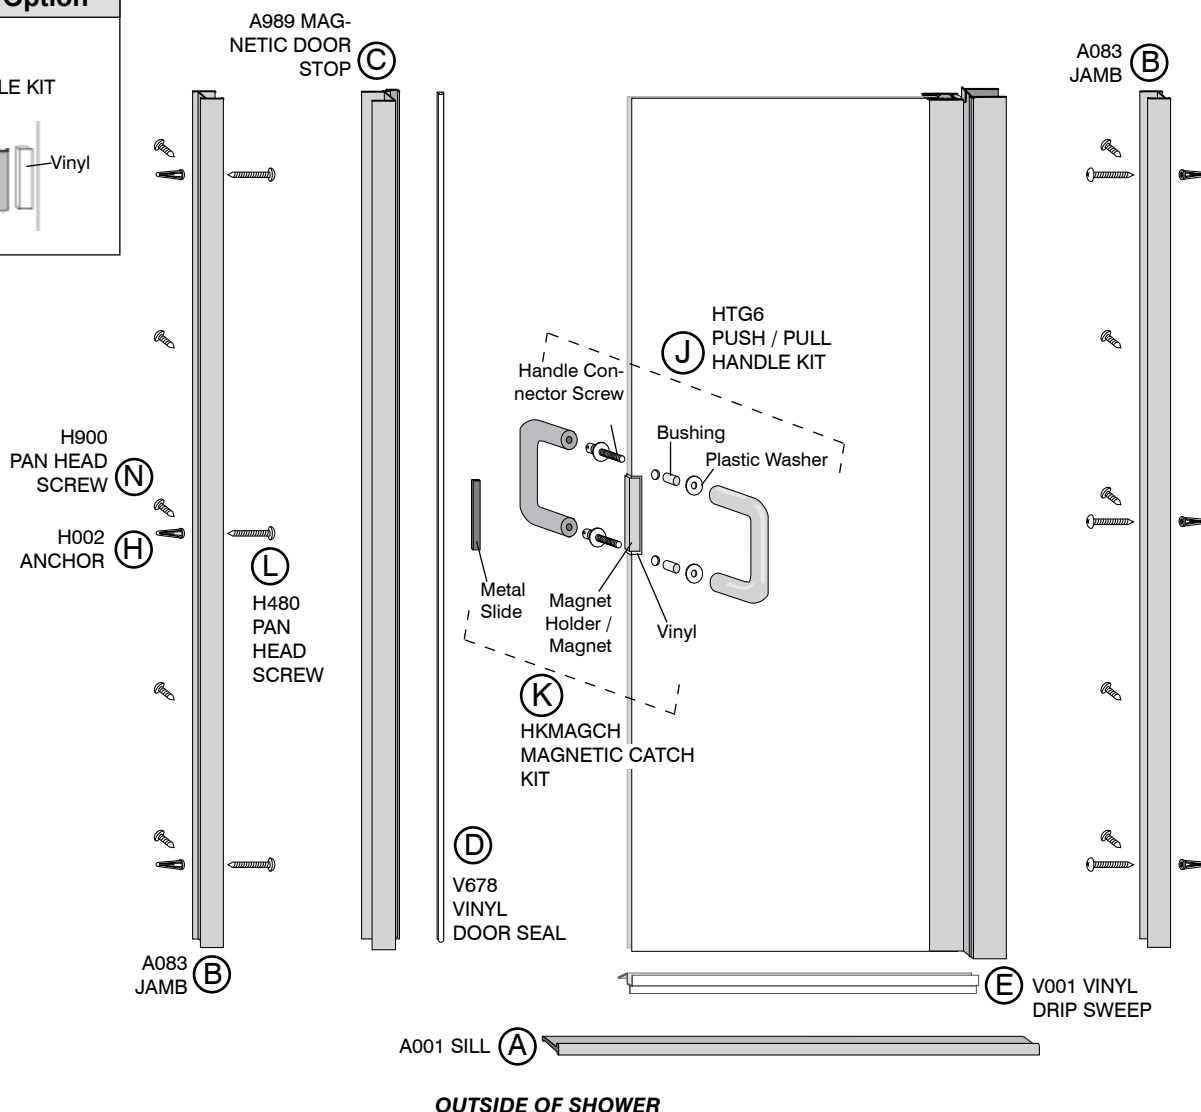

Freestyle/Style Series • Swing Door

Style Series Option

(M) HK87
MAGNETIC
PULL HANDLE KIT

FRAME PACKAGE PARTS

KEY	DESCRIPTION	PART	FREESTYLE	STYLE
A	SILL	A001	1	1
B	JAMB	A083	2	2
C	MAGNETIC DOOR STOP	A989	1	1
D	VINYL DOOR SEAL	V678	1	1
E	VINYL DRIP SWEEP	V001	1	1
J	PUSH / PULL HANDLE KIT	HTG6	1	
K	MAGNETIC CATCH KIT	HKMAGCH	1	
M	MAGNETIC HANDLE KIT	HK87		1

HARDWARE BAG PARTS

L	8A X 1 1/4 PAN HEAD SCREW	H480	6	6
N	8A X 3/8 PAN HEAD S.DRILLING SCREW	H900	10	10
H	ANCHORS	H002	6	6