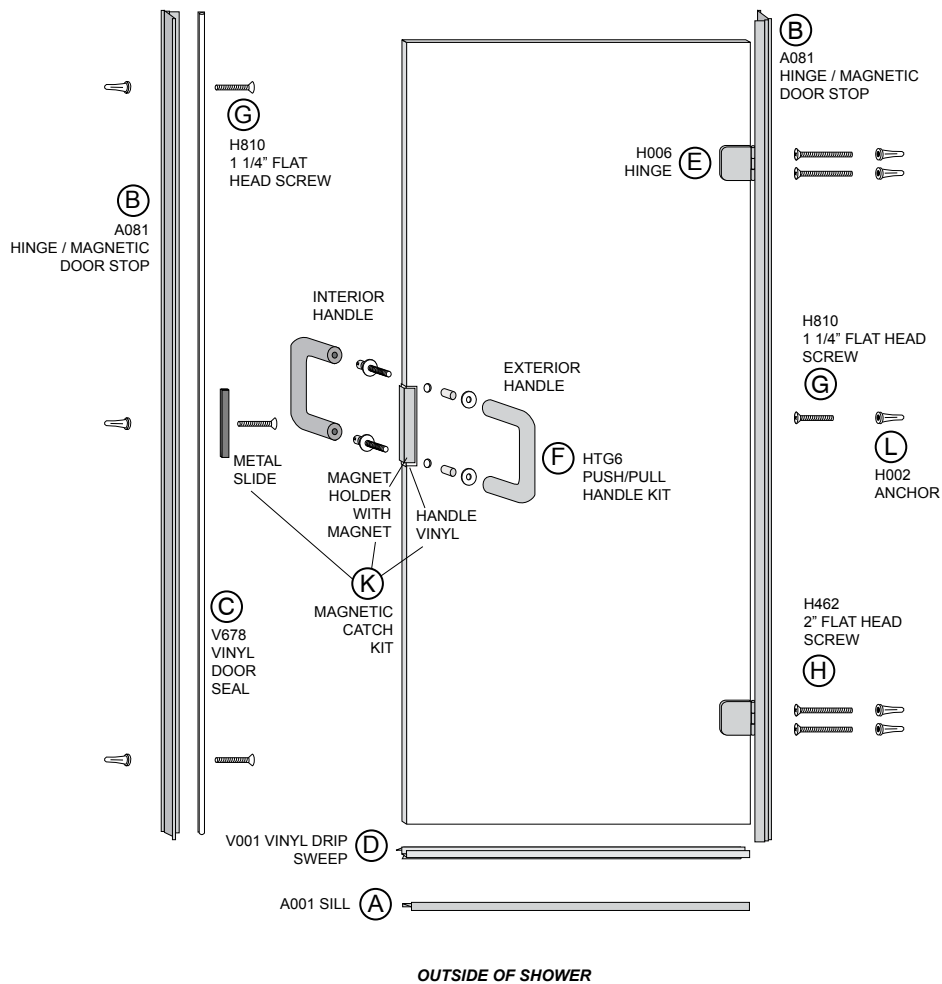

# Hyaline Series • Swing Door

## FRAME PACKAGE

KEY	DESCRIPTION	PART	QTY
A	SILL	A001	1
B	HINGE / MAGNETIC DOOR STOP	A081	2
C	VINYL DOOR SEAL	V678	4
D	VINYL DRIP SWEEP	V001	1

## HARDWARE BAG

E	HINGE	H006	2
F	PUSH/PULL HANDLE KIT	HTG6	1
	PLASTIC WASHER		4
	EXTERIOR PULL HANDLE		1
	INTERIOR PULL HANDLE		1
	BUSHING		2
	HANDLE CONNECTOR SCREW		2
L	ANCHOR	H002	8
G	8A X 1 1/4" FLAT HEAD SCREW	H810	4
H	8A X 2" FLAT HEAD SCREW	H462	4
I	4MM ALLEN WRENCH	H636	1
J	3/32 ALLEN WRENCH	H635	1
K	MAGNETIC CATCH KIT	HKMAGCH	1
	MAGNET HOLDER WITH MAGNET	HMAH / HG92	1
	METAL SLIDE	HA75	1
	HANDLE VINYL	V208	1