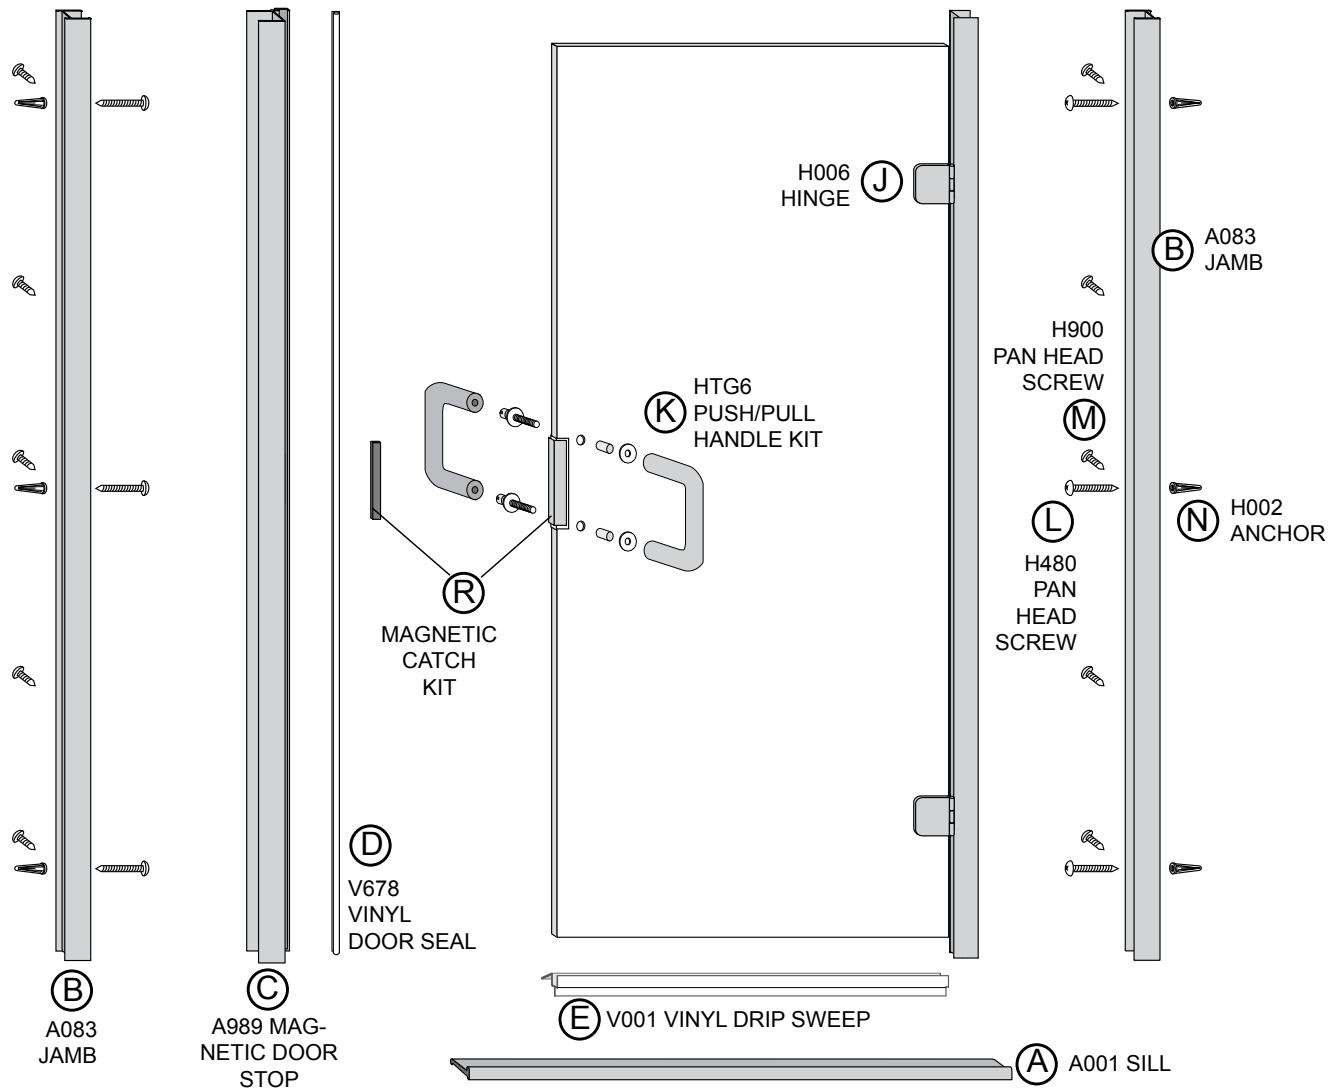

Hyaline • Swing Door

OUTSIDE OF SHOWER

FRAME PACKAGE

KEY	DESCRIPTION	PART	QTY
A	SILL	A001	1
B	JAMB	A083	2
C	MAGNETIC DOOR STOP	A989	1
D	VINYL DOOR SEAL	V678	1
E	VINYL DRIP SWEEP	V001	1

HARDWARE BAG

J	HINGE	H006	2
K	PUSH/PULL HANDLE KIT	HTG6	1
	PLASTIC WASHER		4
	EXTERIOR PULL HANDLE		1
	INTERIOR PULL HANDLE		1
	BUSHING		2
	HANDLE CONNECTOR SCREW		2
R	MAGNETIC CATCH KIT	HKMAGCH	1
	MAGNET HOLDER WITH MAGNET		1
	METAL SLIDE		1
	HANDLE VINYL		1
L	8A X 1 1/4" PAN HEAD SCREW	H480	6
M	8A X 3/8" PAN HEAD SCREW SELF DRILL	H900	10
N	ANCHOR	H002	6
Q	4MM ALLEN WRENCH	H636	1