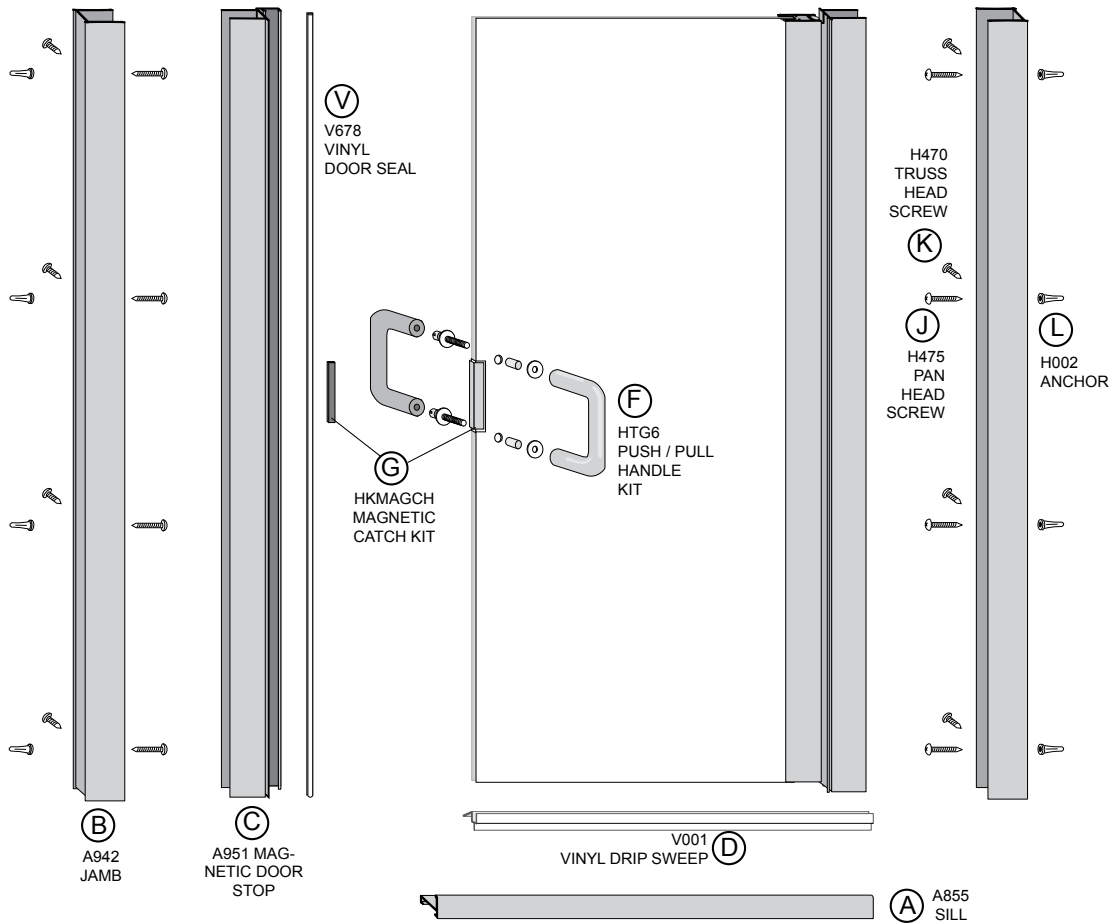

Regal Series • Frameless Swing Door

OUTSIDE OF SHOWER

FRAME PACKAGE

KEY	DESCRIPTION	PART	QTY
A	SILL	A855	1
B	JAMB	A942	2
C	MAGNETIC DOOR STOP	A951	1
D	VINYL DRIP SWEEP	V001	1
V	VINYL DOOR SEAL	V678	1

HARDWARE BAG

J	8A X 1 PAN HEAD SCREW	H475	8
K	8A X 3/8 TRUSS HEAD SCREW	H470	8
L	ANCHORS	H002	8
F	PUSH/PULL HANDLE KIT	HTG6	1
	PLASTIC WASHER		4
	EXTERIOR PULL HANDLE		1
	INTERIOR PULL HANDLE		1
	BUSHING		2
	HANDLE CONNECTOR SCREW		2
G	MAGNETIC CATCH KIT	HKMAGCH	1
	MAGNET HOLDER WITH MAGNET	HMAH / HG92	1
	METAL SLIDE	HA75	1
	HANDLE VINYL	V208	1