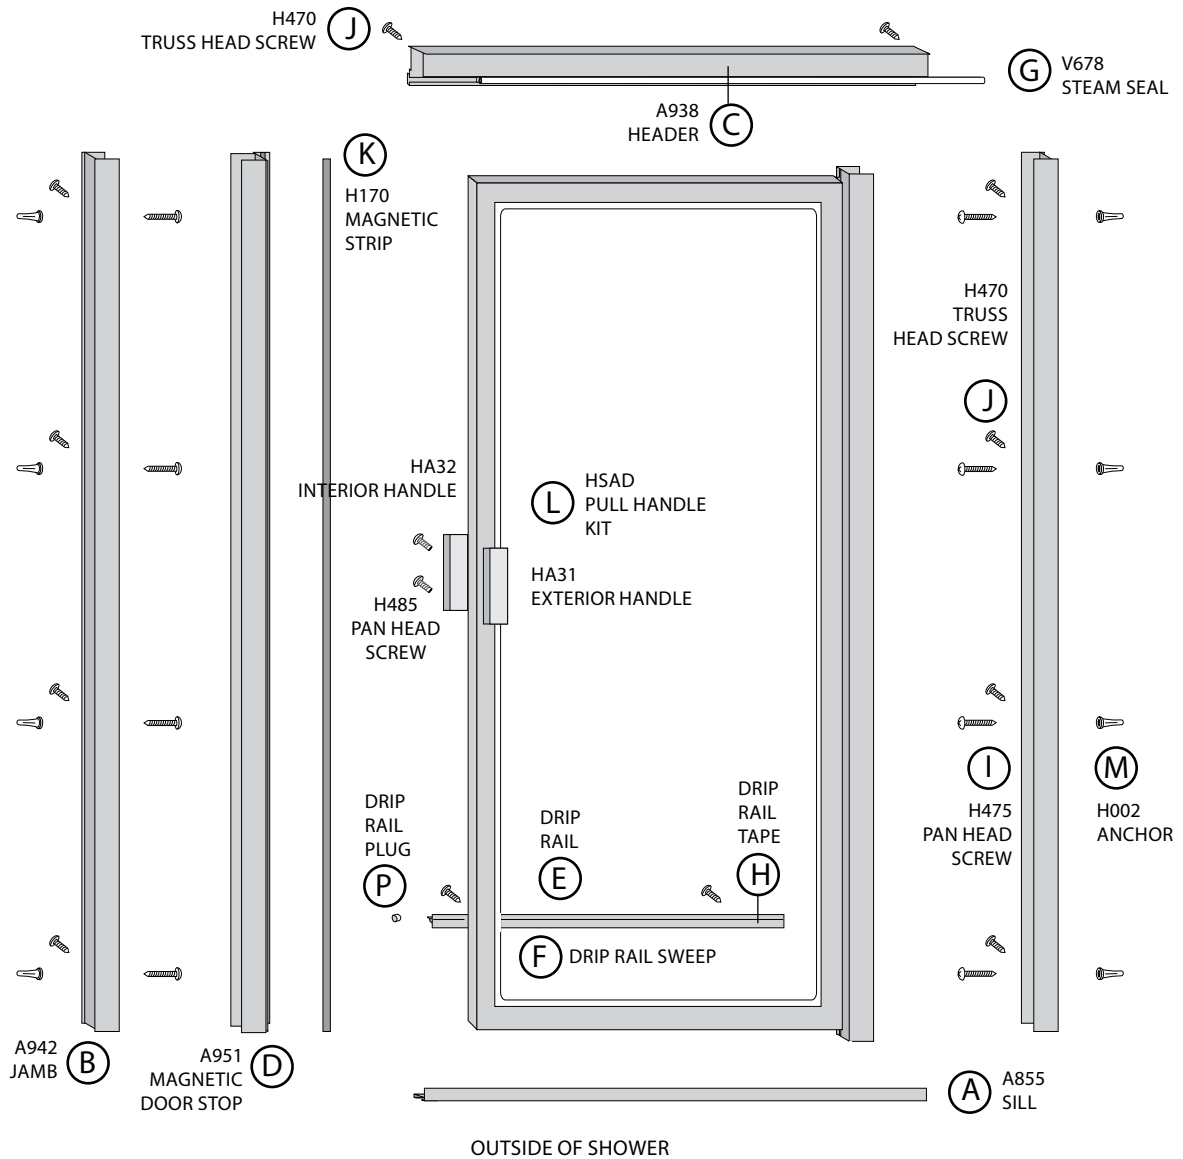

Steam • Swing Door

FRAME PACKAGE

KEY	DESCRIPTION	PART	QTY
A	SILL	A855	1
B	JAMB	A942	2
C	HEADER	A938	1
D	MAGNETIC DOOR STOP	A951	1
E	DRIP RAIL	A710	1
F	DRIP RAIL SWEEP	VS91	1
H	DRIP RAIL TAPE +	HT52	1
K	MAGNETIC STRIP	H170	1
G	STEAM SEAL	V678	1

HARDWARE BAG

P	DRIP RAIL PLUG	HA28	1
M	ANCHOR	H002	8
I	8A X 1 PAN HEAD SCREW	H475	8
J	8A X 3/8 TRUSS HEAD SCREW	H470	10
L	PULL HANDLE KIT *	HSAD	
	6-32 X 1 1/4 PAN HEAD SCREW	H485	2
	EXTERIOR PULL HANDLE	HA31	1
	INTERIOR PULL HANDLE	HA32	1