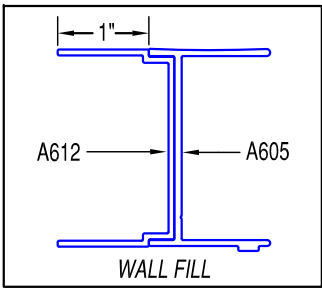

VERTICAL CROSS SECTION

HORIZONTAL CROSS SECTION

SERIES	BYPASS			GLAZING VINYL		
PROVINCIAL PRESTIGE	▶ Standard - CVT TOWEL BAR (THRU - GLASS)	TYPE	5/32"	3/16"	1/4"	 P.O. DRAWER 40228 TUSCALOOSA, AL. 35404-0228 (205) 345-1013 * (800) 772-7737 * FAX (800) 255-7320 www.coralind.com
	▶ Optional - LSL SILL	DOOR	VDP156	VDP188	VDP250	
FRAMED	▶ HEAVY FRAME/1/4" GLASS (TYP)					