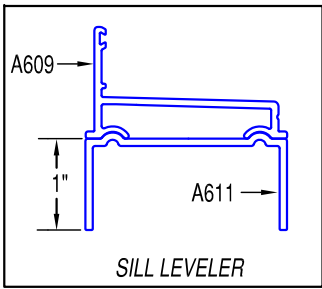

VERTICAL CROSS SECTION

HORIZONTAL CROSS SECTION

SERIES	BYPASS			GLAZING VINYL		
PROVINCIAL PRESTIGE	▶ Standard - CVT TOWEL BAR (THRU - GLASS)	TYPE	5/32"	3/16"	1/4"	 P.O. DRAWER 40228 TUSCALOOSA, AL. 35404-0228 (205) 345-1013 * (800) 772-7737 * FAX (800) 255-7320 www.coralind.com
	▶ Optional - LSL SILL	DOOR	VDP156	VDP188	VDP250	
FRAMED	▶ HEAVY FRAME/1/4" GLASS (TYP)					