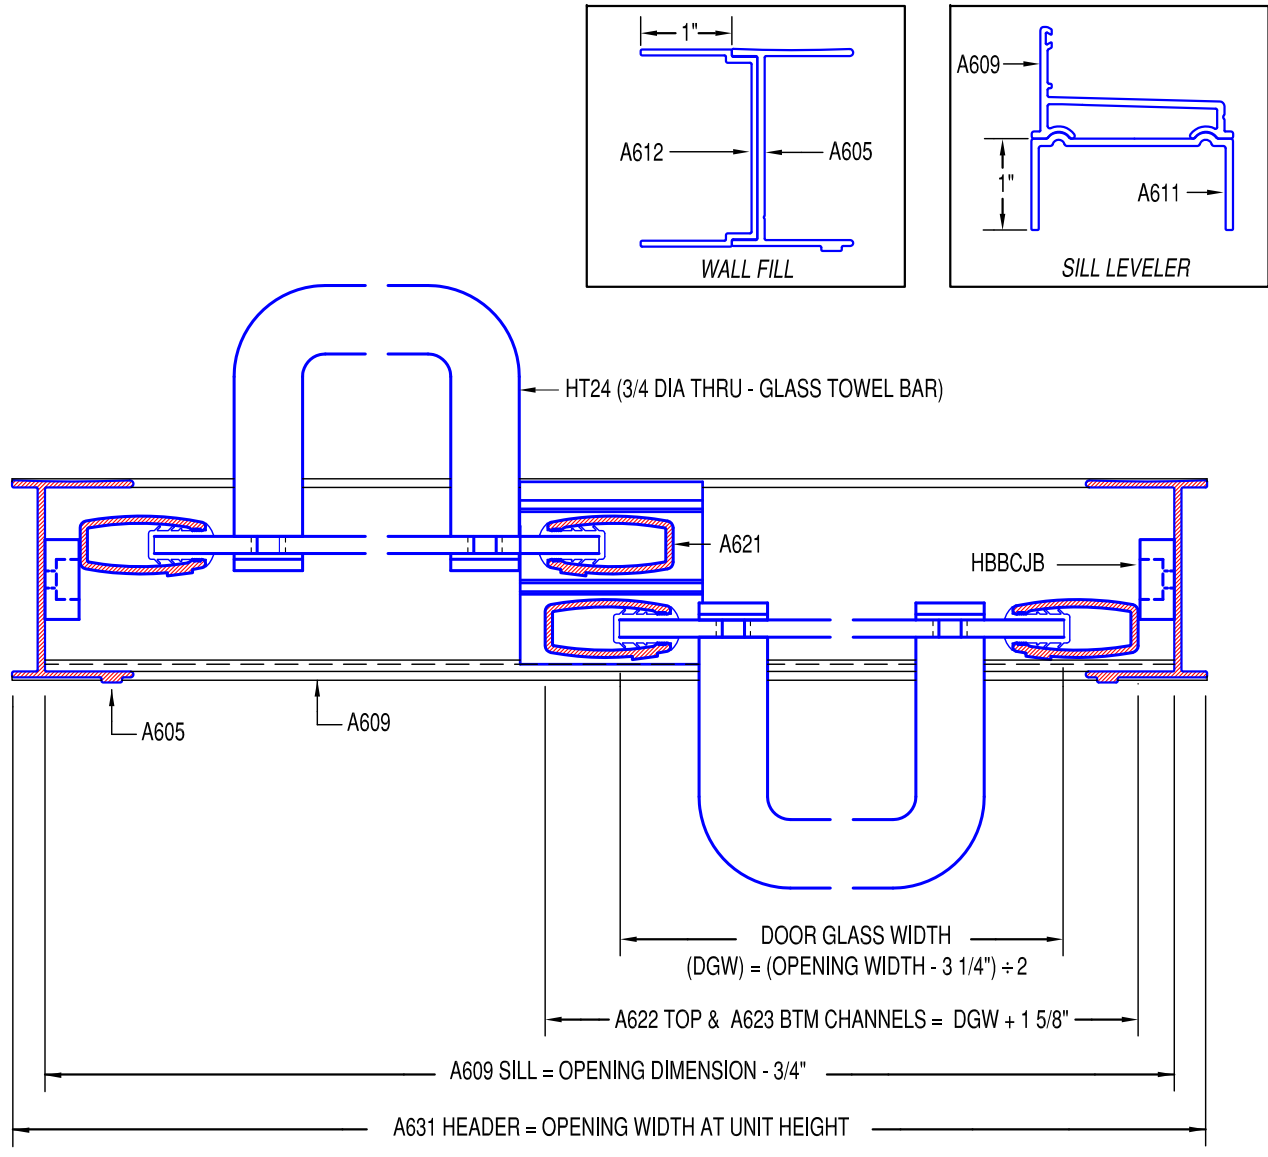

VERTICAL CROSS SECTION

HORIZONTAL CROSS SECTION

SERIES	BYPASS			GLAZING VINYL		
PROVINCIAL PRESTIGE	▶ Standard - CVT TOWEL BAR (THRU - GLASS)	TYPE	5/32"	3/16"	1/4"	 P.O. DRAWER 40228 TUSCALOOSA, AL. 35404-0228 (205) 345-1013 * (800) 772-7737 * FAX (800) 255-7320 www.coralind.com
	▶ Optional - LSL SILL	DOOR	VDP156	VDP188	VDP250	
FRAMED	▶ HEAVY FRAME/1/4" GLASS (TYP)					