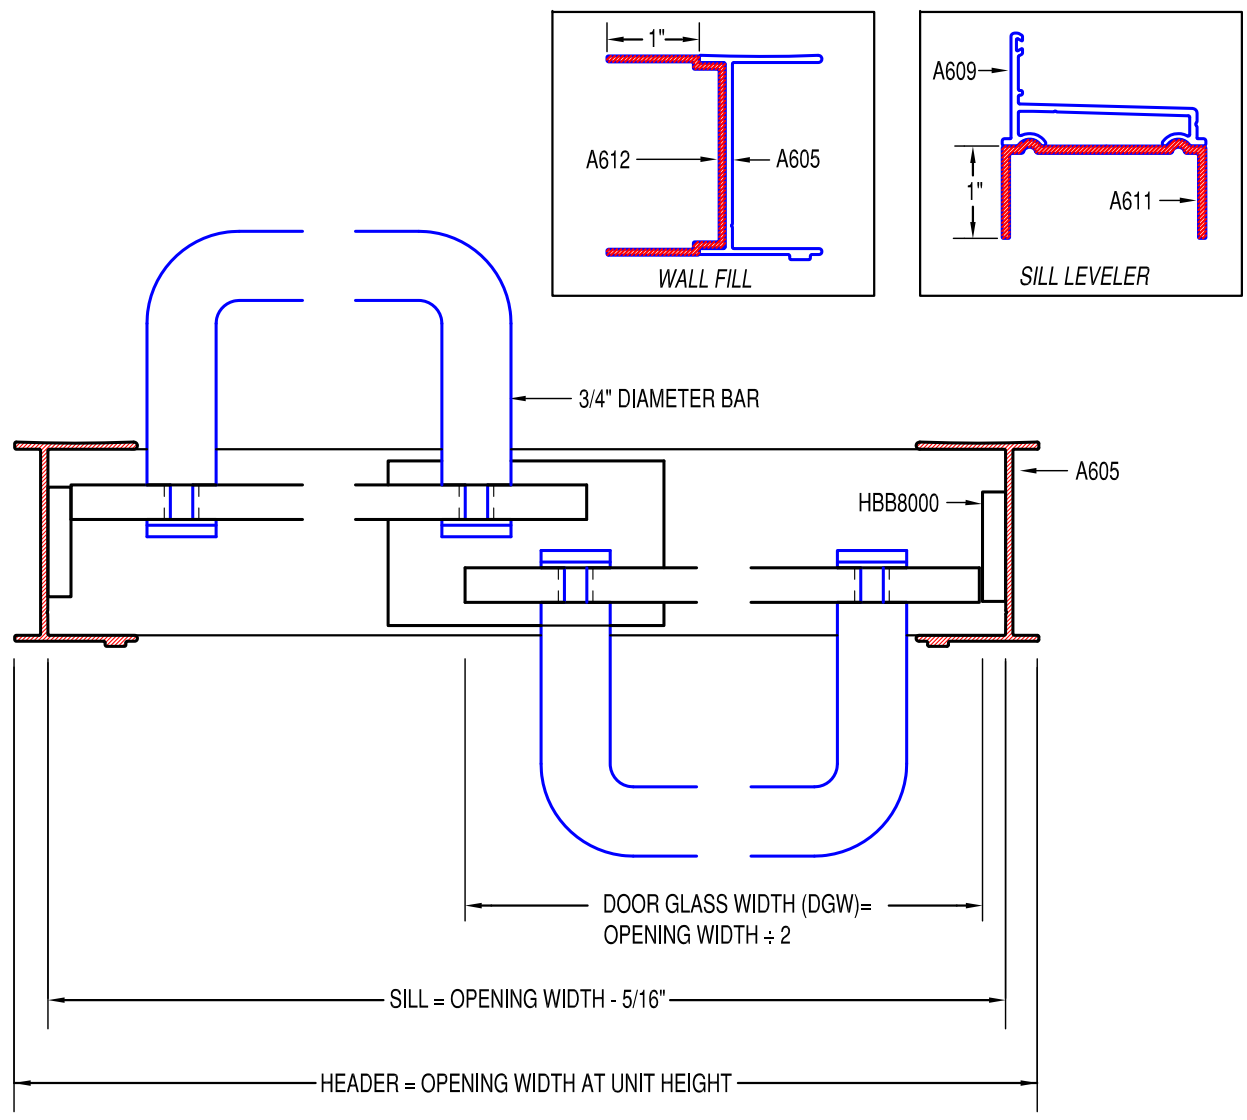

HORIZONTAL CROSS SECTION

SERIES	BYPASS 3/8" GLASS		
QUEST	▶ CVT TOWEL BAR (THRU - GLASS)		
	▶ LSL - SILL		
FRAMELESS			

TYPE	GLAZING VINYL		
	5/32"	3/16"	1/4"
DOOR	N/A	N/A	N/A

Coral
P.O. DRAWER 40228 TUSCALOOSA, AL. 35404-0228
(205) 345-1013 * (800) 772-7737 * FAX (800) 255-7320
www.coralind.com