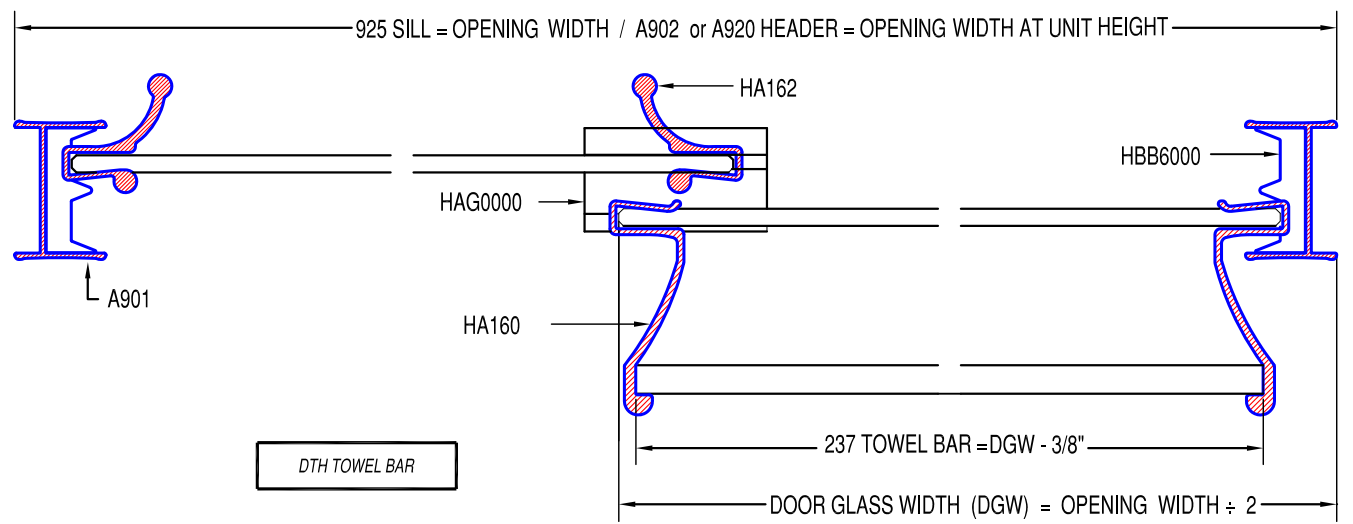

VERTICAL CROSS SECTION

DTH TOWEL BAR

HORIZONTAL CROSS SECTION

SERIES	BYPASS 3/16" GLASS	GLAZING VINYL			
		TYPE	5/32"	3/16"	1/4"
0000	▶	DOOR	N/A	N/A	N/A
FRAMELESS	▶				

P.O. DRAWER 40228 TUSCALOOSA, AL. 35404-0228  
 (205) 345-1013 \* (800) 772-7737 \* FAX (800) 255-7320  
 www.coralind.com