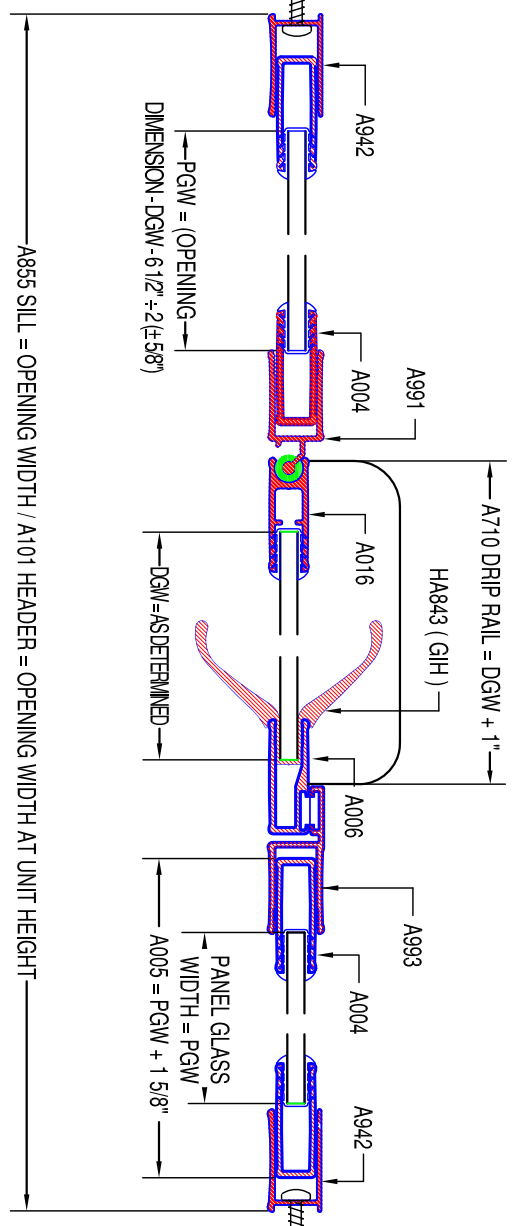

VERTICAL CROSS SECTION

HORIZONTAL CROSS SECTION

SWING DOOR WITH DUAL IN-LINE PANELS

SERIES	GIH - GLAZED IN HANDLE			
6000	FRAMED			

TYPE	GLAZING INVL		
DOOR	5/8"	3/8"	1/4"
PANEL	VD6156	VD6188	VD6250
	VD6156	VD6188	VD6250