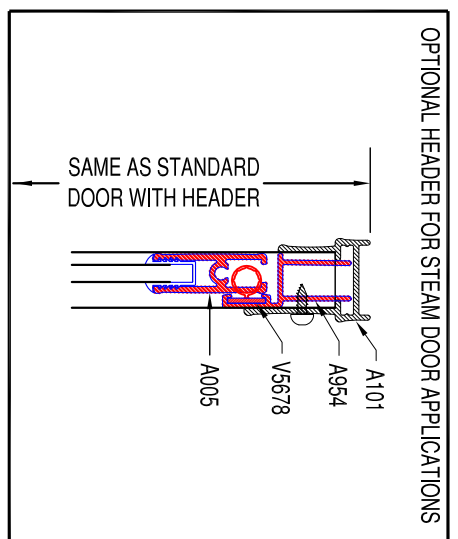

VERTICAL CROSS SECTION

HORIZONTAL CROSS SECTION

SWING DOOR WITH DUAL IN-LINE PANELS

SERIES	GIH - GLAZED IN HANDLE			
6000	FRAMED			

TYPE	GLAZING INVL		
DOOR	5/8"	3/8"	1/4"
PANEL	VD6156	VD6188	VD6250
	VD6156	VD6188	VD6250