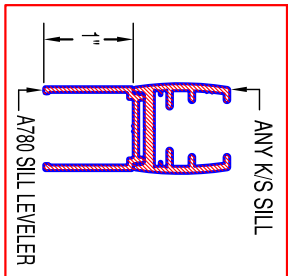

VERTICAL CROSS SECTION

HORIZONTAL CROSS SECTION

SERIES	KWIKSTAL SWING DOOR WITH LLP			
	7000	GLAZED IN HANDLE (GIH)		
FRAMED				
TYPE	GLAZING VINYL			
	DOOR	5/32"	3/16"	1/4"
	SIDE-LITE (VERT)	VD6156	VD6188	VD6250
	SIDE-LITE (HORZ)	VK156H	VK188H	VK250H
P.O. DRAWER 40228 TUSCALOOSA, AL. 35404-0228 (205) 345-1013 • (800) 772-7737 • FAX (800) 555-7320 WWW.COVALIND.COM				