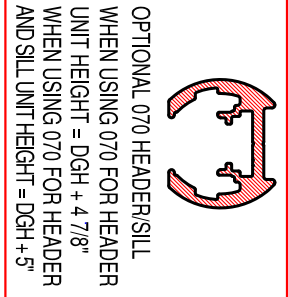

VERTICAL CROSS SECTION

HORIZONTAL CROSS SECTION

SERIES	KWIKSTAL SWING DOOR WITH LLP			
	7000	GLAZED IN HANDLE (GIH)		
FRAMED				
TYPE	GLAZING VINYL			
	DOOR	5/32"	3/16"	1/4"
	SIDE-LITE (VERT)	VD6156	VD6188	VD6250
	SIDE-LITE (HORZ)	VK156H	VK188H	VK250H
P.O. DRAWER 40228 TUSCALOOSA, AL. 35404-0228 (205) 345-1013 • (800) 772-7737 • FAX (800) 555-7320 WWW.COVALIND.COM				