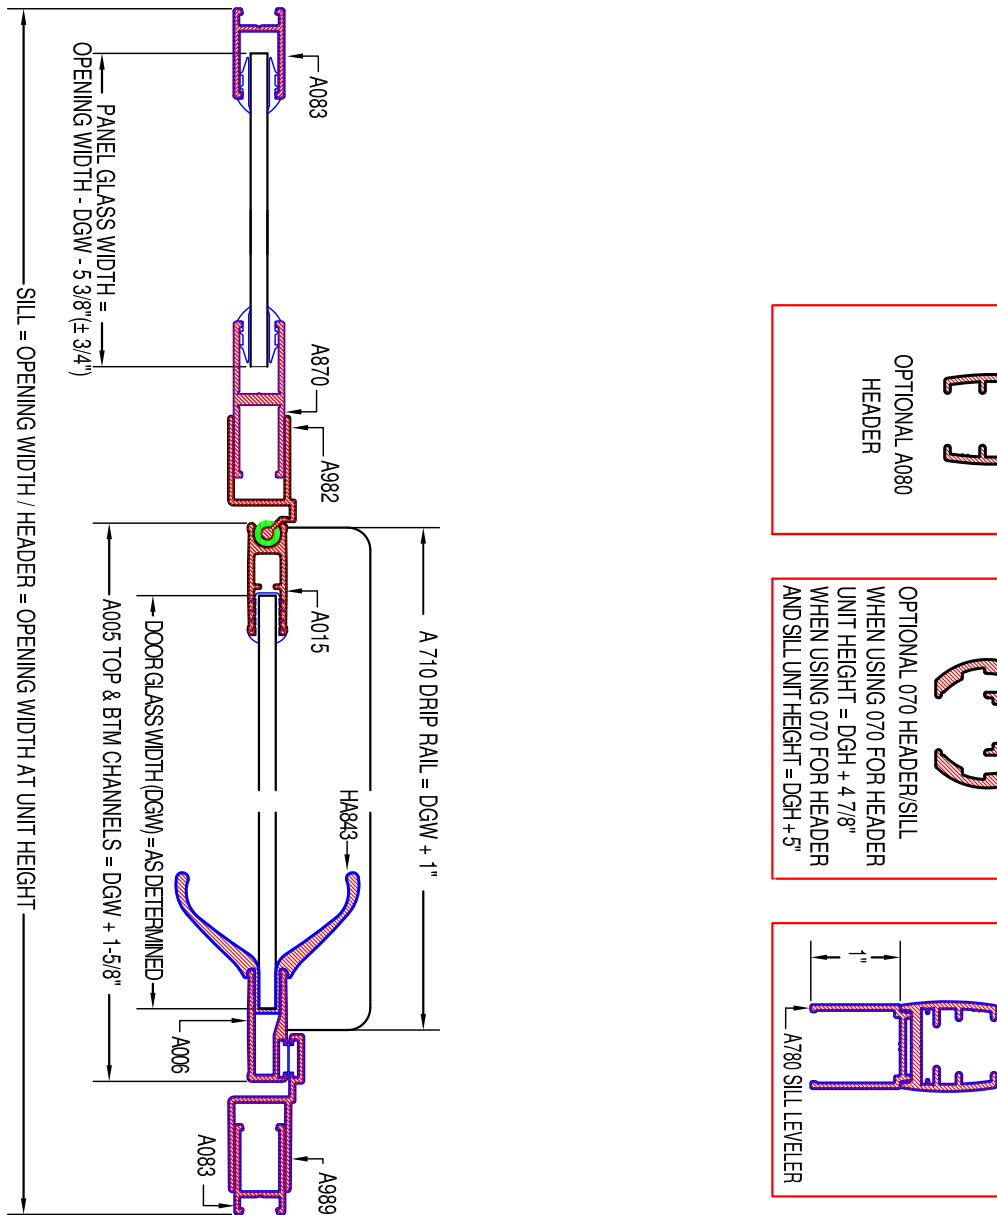

VERTICAL CROSS SECTION

HORIZONTAL CROSS SECTION

SERIES	KWIKSTAL SWING DOOR WITH LLP			
	7000	GLAZED IN HANDLE (GIH)		
FRAMED				
TYPE	GLAZING VINYL			
	DOOR	5/32"	3/16"	1/4"
	SIDE-LITE (VERT)	VD6156	VD6188	VD6250
	SIDE-LITE (HORZ)	VK156H	VK188H	VK250H
P.O. DRAWER 40228 TUSCALOOSA, AL. 35404-0228 (205) 345-1013 • (800) 772-7737 • FAX (800) 555-7320 WWW.COVALIND.COM				