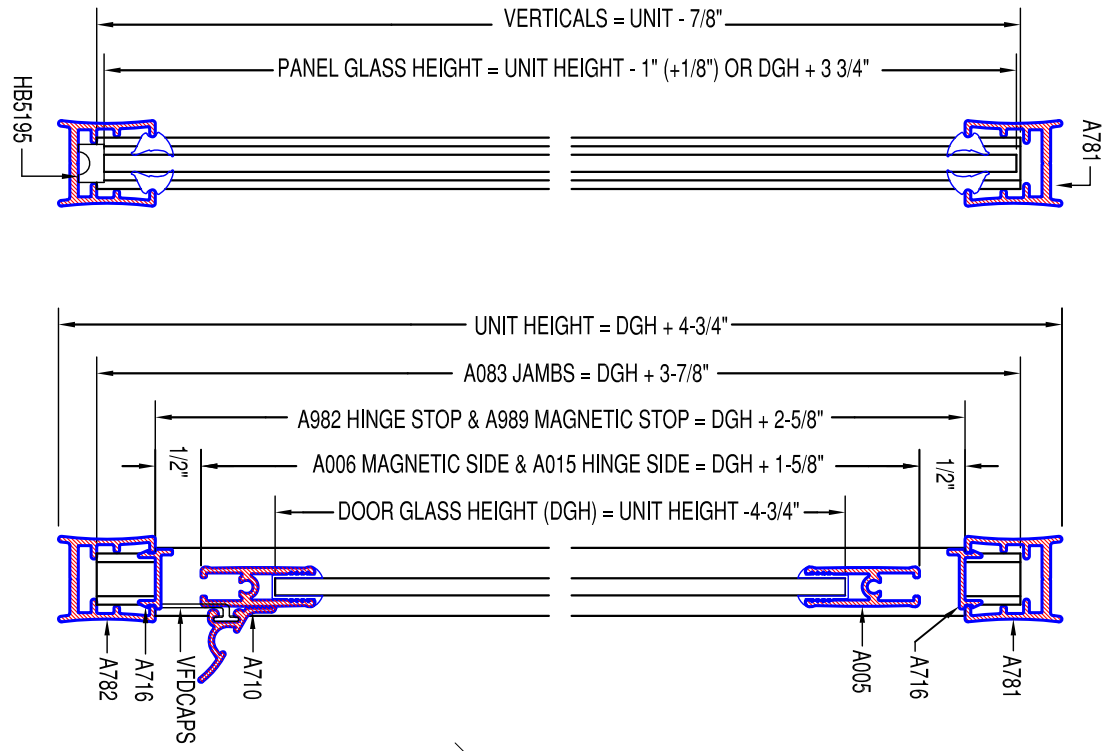

SERIES

7000

FRAMED

KWIKSTAL SWING DOOR WITH NEO-ANGLE PANELS

GLAZED IN HANDLE (GIH)

GLAZING UNITS

TYPE	5/32"	3/16"	1/4"
DOOR	VD6156	VD6188	VD6250
SIDE-LITE (VERT)	VK156V	VK188V	VK250V
SIDE-LITE (HORZ)	VK156H	VK188H	VK250H

Coral
 P.O. DRAWER 40228 TUSCALOOSA, AL. 35404-0228
 (205) 345-1013 • (800) 772-7737 • FAX (800) 255-7320
 www.coralind.com

VERTICAL CROSS SECTION

HORIZONTAL CROSS SECTION