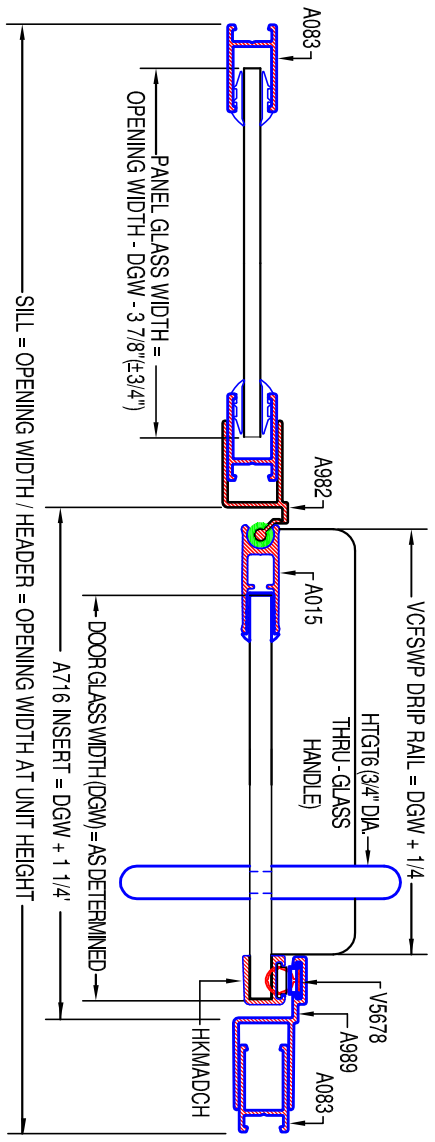

VERTICAL CROSS SECTION

HORIZONTAL CROSS SECTION

SERIES	<b>KWIKSTAL 1/4" GLASS SEMIFRAMELESS SWING DOOR W/LP</b>			
	FREESTYLE - THRU-GLASS HANDLE STYLE - MAGNETIC HANDLE			
GLAZING VINYL	3/32"	3/16"	1/4"	
TYPE	DOOR			
SIDE-LITE (VERT)	N/A	N/A	VD250V	
SIDE-LITE (HORZ)	VK156H	VK188H	VK250H	