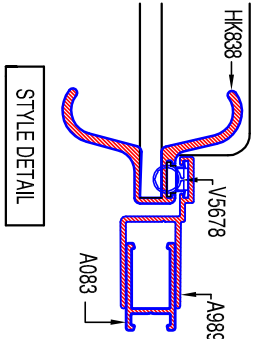

VERTICAL CROSS SECTION

HORIZONTAL CROSS SECTION

SERIES	<b>KWIKSTAL 1/4" GLASS SEMIFRAMELESS SWING DOOR W/LP</b>			
	FREESTYLE - THRU-GLASS HANDLE STYLE - MAGNETIC HANDLE			
GLAZING VINYL	3/32"	3/16"	1/4"	
TYPE	DOOR			
SIDE-LITE (VERT)	N/A	N/A	VD250V	
SIDE-LITE (HORZ)	VK156H	VK188H	VK250H	