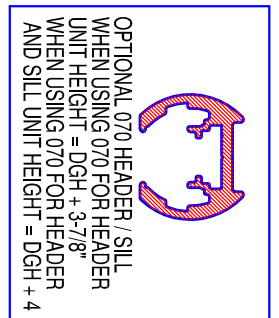

VERTICAL CROSS SECTION

HORIZONTAL CROSS SECTION

SERIES	<b>KWIKSTAL 1/4" GLASS SEMIFRAMELESS SWING DOOR W/LP</b>			
	FREESTYLE - THRU-GLASS HANDLE STYLE - MAGNETIC HANDLE			
GLAZING VINYL	3/32"	3/16"	1/4"	
TYPE	DOOR			
SIDE-LITE (VERT)	N/A	N/A	VD250V	
SIDE-LITE (HORZ)	VK156H	VK188H	VK250H	