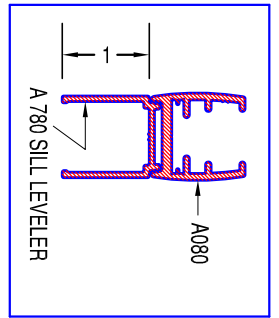

VERTICAL CROSS SECTION

HORIZONTAL CROSS SECTION

SERIES	<b>KWIKSTAL 1/4" GLASS SEMIFRAMELESS SWING DOOR W/LP</b>			
	FREESTYLE - THRU-GLASS HANDLE STYLE - MAGNETIC HANDLE			
GLAZING VINYL	3/32"	3/16"	1/4"	
TYPE	DOOR			
SIDE-LITE (VERT)	N/A	N/A	VD250V	
SIDE-LITE (HORZ)	VK156H	VK188H	VK250H	