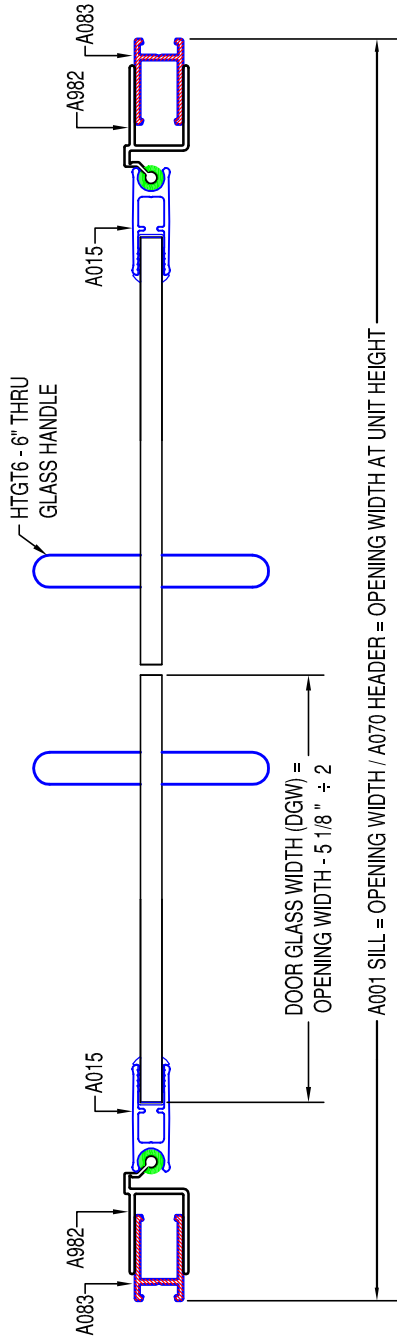

VERTICAL CROSS SECTION

FREE STYLE DBL SWG

HORIZONTAL CROSS SECTION

KWIKSTAL 1/4" GLASS SEMIFRAMELESS DOUBLE SWING

SERIES	GLAZING VINYL		
	TYPE	5/32"	1/4"
FREESTYLE	DOOR	N/A	N/A
SEMI-FRAMELESS			VD6250C

THRU - GLASS HANDLE
 LOW PROFILE SILL