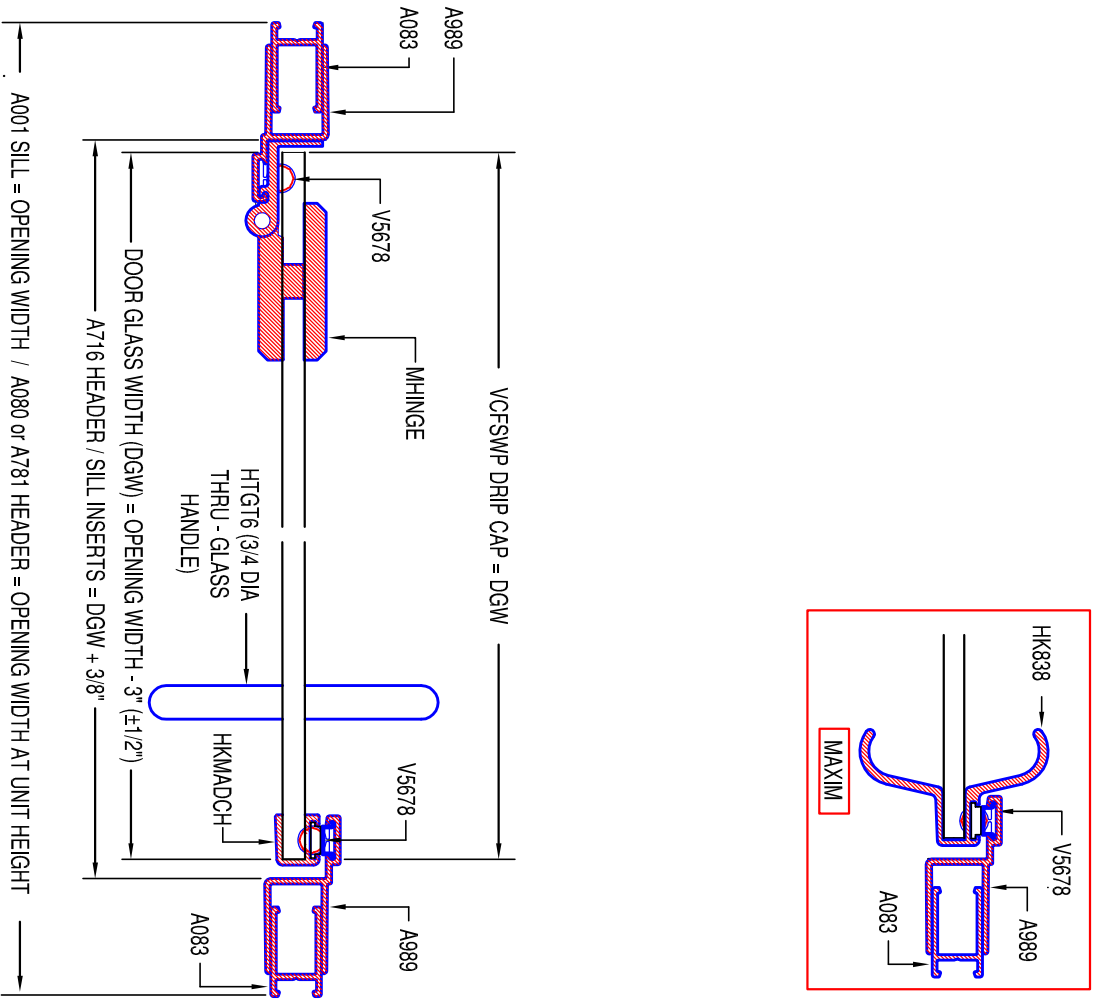

VERTICAL CROSS SECTION

HORIZONTAL CROSS SECTION

SERIES		<b>KWIKSTAL SWING WITH 1/4" GLASS</b>		
HYALINE	▶	THRU - GLASS HINGE	TYPE	GLAZING VINYL
MAXIM	▶	MAXIM - DRIVE ON HANDLE	5/32"	3/16"
FRAMELESS	▶	HYALINE - THRU - GLASS HANDLE	N/A	N/A
			DOOR	N/A