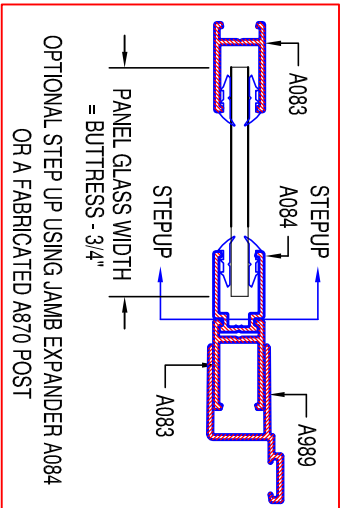

VERTICAL CROSS SECTION

HORIZONTAL CROSS SECTION

SERIES		GLAZING VINYL			 P.O. DRAWER 4028 TUSCALOOSA, AL 35404-0228 (205) 345-1013 (800) 772-7737 FAX (800) 255-7320 www.coralind.com
HYALINE	THRU - GLASS HINGE	5/32"	3/16"	1/4"	
MAXIM	HYALINE - THRU - GLASS HANDLE	VK156V	VK188V	VK250V	
FRAMELESS		HORZ	VK156H	VK188H	VK250H

KWIKSTAL 1/4" GLASS FRAMELESS WITH ILS PANEL