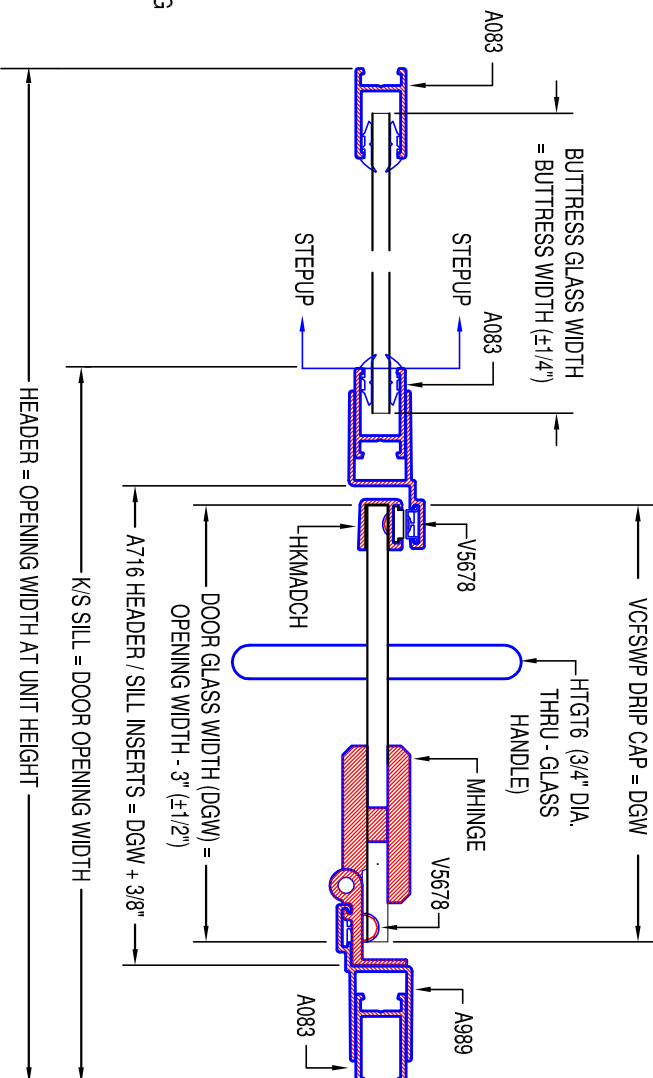

VERTICAL CROSS SECTION

HORIZONTAL CROSS SECTION

SERIES		GLAZING VINYL			 P.O. DRAWER 4028 TUSCALOOSA, AL 35404-0228 (205) 345-1013 (800) 772-7737 FAX (800) 255-7320 www.coralind.com
HYALINE	THRU - GLASS HINGE	5/32"	3/16"	1/4"	
MAXIM	HYALINE - THRU - GLASS HANDLE	VK156V	VK188V	VK250V	
FRAMELESS		HORZ	VK156H	VK188H	VK250H

KWIKSTAL 1/4" GLASS FRAMELESS WITH ILS PANEL