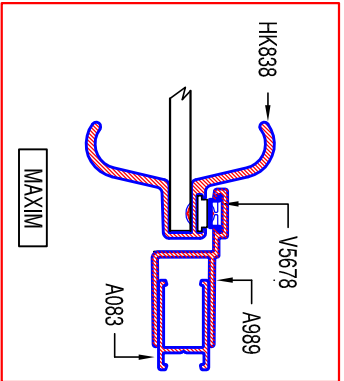

VERTICAL CROSS SECTION

HORIZONTAL CROSS SECTION

SERIES		GLAZING VINYL			 P.O. DRAWER 4028 TUSCALOOSA, AL 35404-0228 (205) 345-1013 (800) 772-7737 FAX (800) 255-7320 www.coralind.com
HYALINE	THRU - GLASS HINGE	5/32"	3/16"	1/4"	
MAXIM	HYALINE - THRU - GLASS HANDLE	VK156V	VK188V	VK250V	
FRAMELESS		HORZ	VK156H	VK188H	VK250H

KWIKSTAL 1/4" GLASS FRAMELESS WITH ILS PANEL