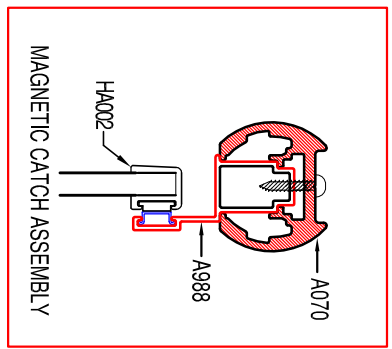

VERTICAL CROSS SECTION

HORIZONTAL CROSS SECTION

SERIES	KWIKSTAL 1/4" GLASS FRAMELESS DOUBLE SWING		
	TYPE	GLAZING VINYL	
HYALINE	THRU - GLASS HINGE	5/32"	3/16"
FRAMELESS	THRU - GLASS HANDLE	N/A	1/4"
	DOOR	N/A	N/A