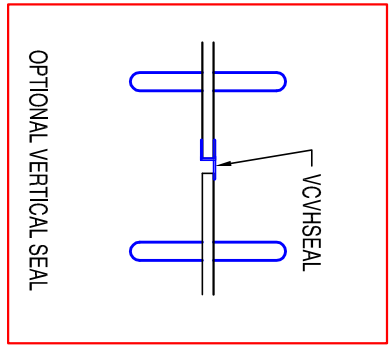

VERTICAL CROSS SECTION

HORIZONTAL CROSS SECTION

SERIES	KWIKSTAL 1/4" GLASS FRAMELESS DOUBLE SWING		
	TYPE	GLAZING VINYL	
HYALINE	THRU - GLASS HINGE	5/32"	3/16"
FRAMELESS	THRU - GLASS HANDLE	N/A	1/4"
	DOOR	N/A	N/A