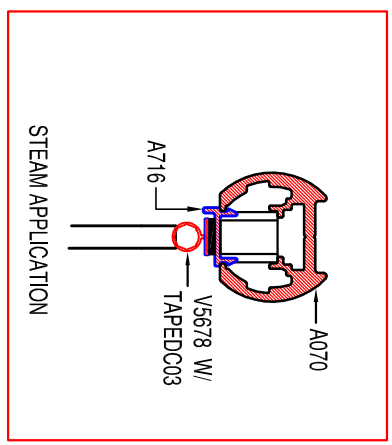

VERTICAL CROSS SECTION

HORIZONTAL CROSS SECTION

SERIES	KWIKSTAL 1/4" GLASS FRAMELESS DOUBLE SWING		
	TYPE	GLAZING VINYL	
HYALINE	THRU - GLASS HINGE	5/32"	3/16"
FRAMELESS	THRU - GLASS HANDLE	N/A	1/4"
	DOOR	N/A	N/A