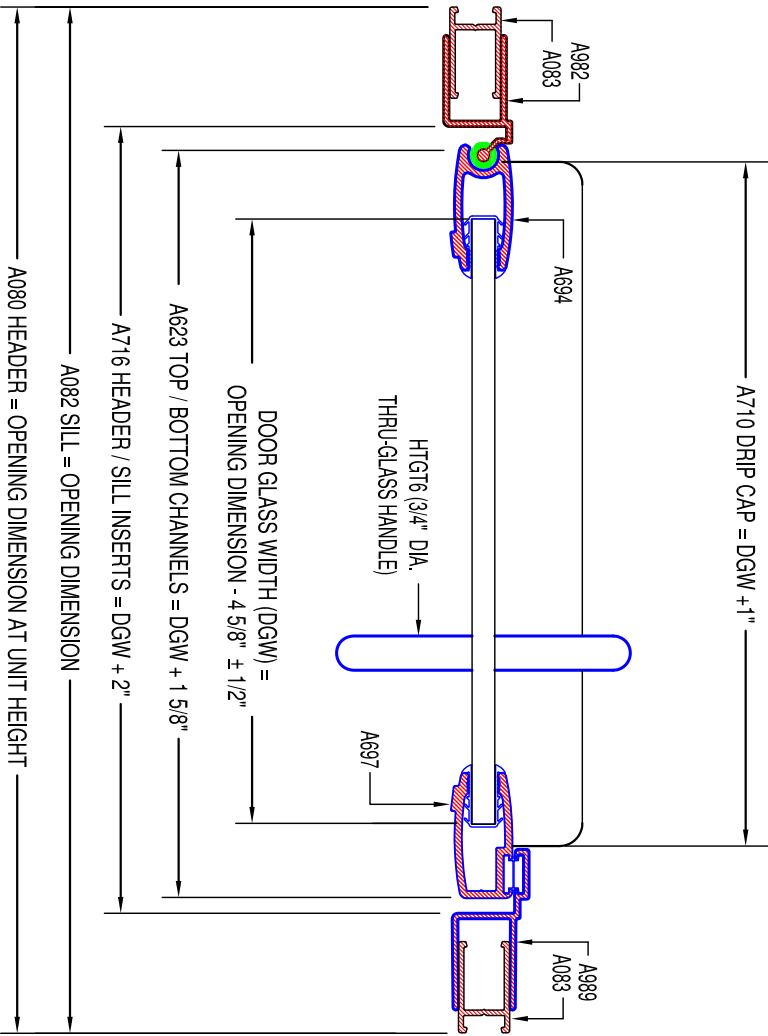

VERTICAL CROSS SECTION

HORIZONTAL CROSS SECTION

SERIES		KWKISTAL SWING DOOR		
PROVINCIAL		THRU - GLASS HANDLE		
FRAMED		1/4" GLASS - HEAVY FRAME		
TYPE		GLAZING VINYL		
DOOR		5/8"	3/16"	1/4"
		N/A	VDP188	VDP250
		P.O. DRAWER 40228 TUSCALOOSA, AL. 35404-0228 (205) 345-1013 • (800) 772-7737 • FAX (800) 255-7320 www.coralind.com		