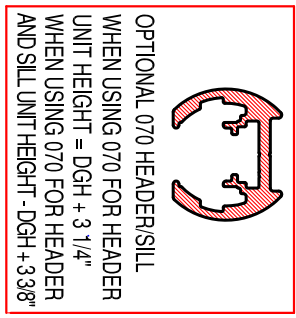

VERTICAL CROSS SECTION

HORIZONTAL CROSS SECTION

SERIES		KWKISTAL SWING DOOR		
PROVINCIAL		THRU - GLASS HANDLE		
FRAMED		1/4" GLASS - HEAVY FRAME		
TYPE		GLAZING VINYL		
DOOR		5/8"	3/16"	1/4"
		N/A	VDP188	VDP250
		P.O. DRAWER 40228 TUSCALOOSA, AL. 35404-0228 (205) 345-1013 • (800) 772-7737 • FAX (800) 255-7320 www.coralind.com		