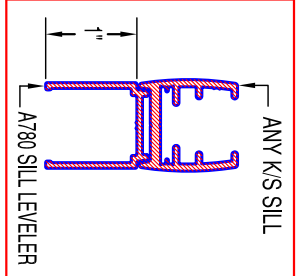

VERTICAL CROSS SECTION

HORIZONTAL CROSS SECTION

SERIES		KWKISTAL SWING DOOR		
PROVINCIAL		THRU - GLASS HANDLE		
FRAMED		1/4" GLASS - HEAVY FRAME		
TYPE		GLAZING VINYL		
DOOR		5/8"	3/16"	1/4"
		N/A	VDP188	VDP250
		P.O. DRAWER 40228 TUSCALOOSA, AL. 35404-0228 (205) 345-1013 • (800) 772-7737 • FAX (800) 255-7320 www.coralind.com		